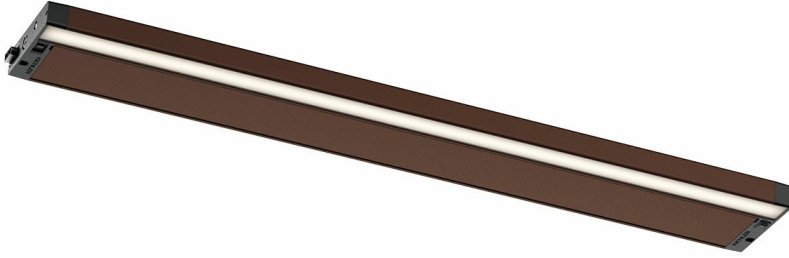

6U Series LED Collection
6U LED 2700K/3000K Cabinet Light - 30" BZT
6UCSK30BZT (Bronze Textured)

Project Name: _____
Location: _____
Type: _____
Qty: _____
Comments: _____

Dimensions

Height	1.00"
Length	30.00"
Width	4.25"

Ordering Information

Product ID	6UCSK30BZT
Finish	Bronze Textured
Available Finishes	BZT, NIT, WHT
Collection	6U Series LED Collection

Dimensions

Weight	2.50 LBS
--------	----------

Photometrics

Kelvin Temperature	2700/3000 K
Color Rendering Index	93
Volt AMPERE	17.8

Specifications

Material	Aluminum
----------	----------

Electrical

Dimmable	Yes
Input Voltage	Single(120)
Switch Type	On-Off, Rocker

Qualifications

Safety Rated	Dry
Title 24	Yes
Expected Life Span	40000 Hours
Warranty	www.kichler.com/warranty

Installation

Wire Connectors	Wire Nuts
Direct Wire	Yes
Knockouts	0.5 in
Number of Knockouts	7
Modular	Yes

Primary Lamping

Light Source	LED
Lamp Included	Integrated
Delivered Lumens	1000/1000
Delivered Efficacy	55
Dimming	Yes