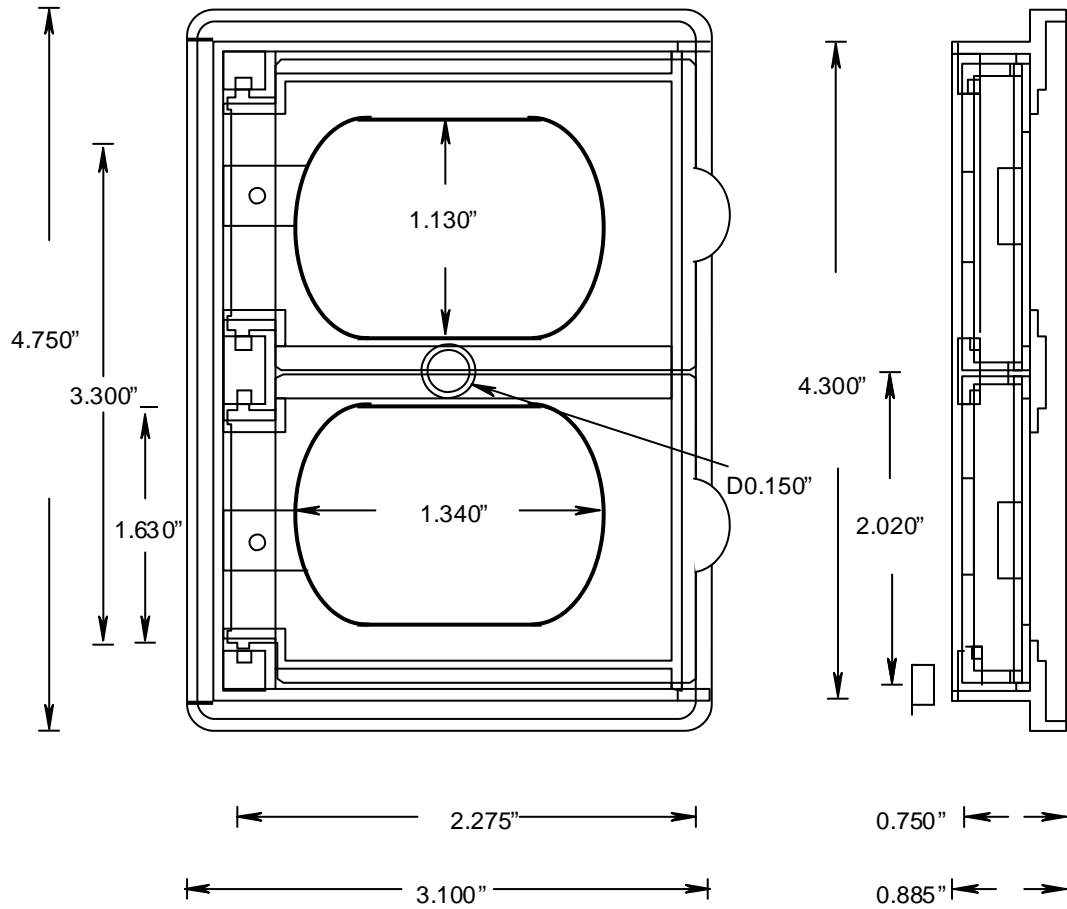

RIGID PVC CONDUIT FITTINGS

SINGLE GANG DOUBLE DOOR  
DUPLEX RECEPTACLE COVERS

**ISSUE DATE:**  
**DATE D'EMISSION:** 2007 06 30

**SUPERCEDES:**  
**REPLACE:** 2007 01 30

2

**GRAY COVERS, 077087  
WHITE COVERS, 077408**

**PARTS LIST:**

072064 (2), SMALL CLIP

072225 (1), SINGLE GANG DR UNIV. GASKET

172652 (1), 6-32X17/32 QUADREX SCREW