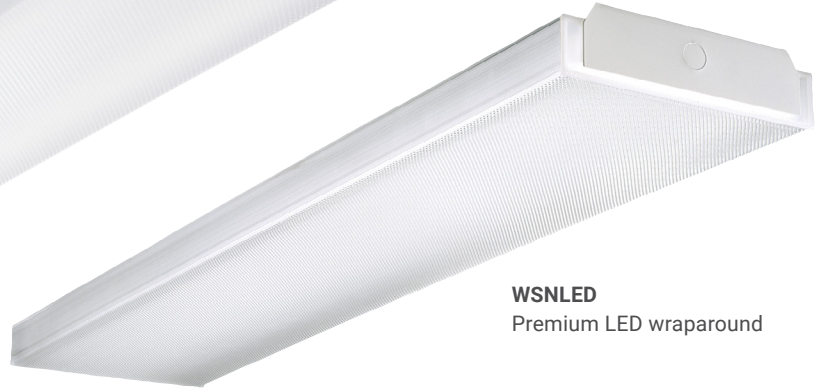

WSNLED and WNLED

Premium and utility commercial LED wraparound

Metalux

WNLED
Utility LED wraparound

WSNLED
Premium LED wraparound

WNLED/WSNLED Commercial LED wraparounds

These two product lines offer traditionally styled wraparound with Cooper Lighting Solutions' latest market leading LED and energy efficiency driver technologies. Offered in multiple lumen packages, color temperatures and driver options, the **WSNLED** and **WNLED** series enables customers to have the ideal balance with aesthetics, performance and energy efficiency. Additionally, the WSNLED series utilizes premium optical material which enhances the visual aesthetics providing customers with even, clean illumination eliminating lamp image commonly associated with traditional fluorescent solutions.

Performance

- 4 ft. and 2 ft. product configurations
- Lumen package - WSNLED (15) and WNLED (4)
- Evenly illuminated lens (WSNLED) for premium aesthetic or frost prismatic lens (WNLED)
- Multiple CCT: 3000K, 3500K, 4000K, 5000K at 82+ CRI
- Excellent performance, up to 118 lm/W
- Powered by Fifth Light. 0-10V dimming driver is standard
- Ideal for surface and suspended
- Suitable for use in clothes closets
- L88 at 60,000 hours
- Five-year warranty