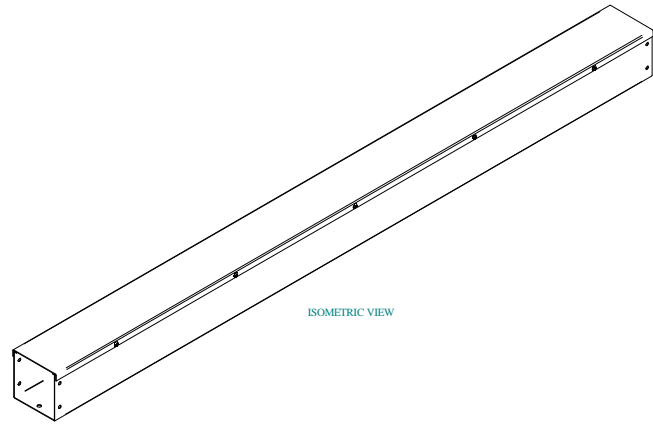

PART No. CWST460NK

for more information visit
www.hammfg.com
Data subject to change without notice
Isometric drawing Not to Scale

TOP VIEW

SIDE VIEW

FRONT VIEW

BOTTOM VIEW

SIDE VIEW

ISOMETRIC VIEW

BACK VIEW