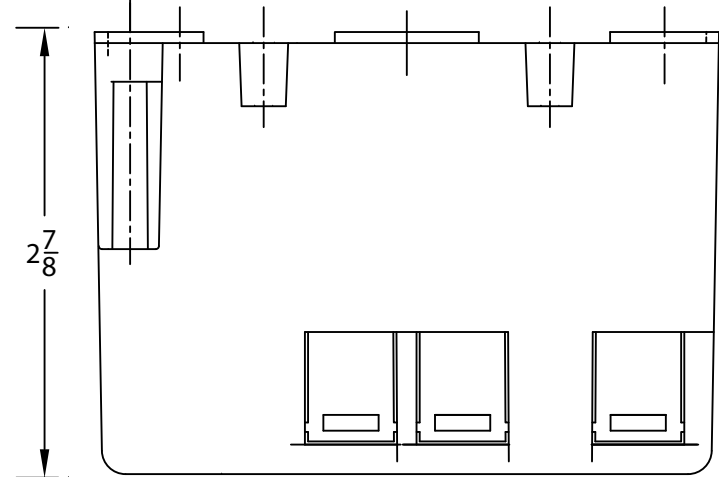

TOP VIEW

END VIEW

#6 x 1-1/2" Sheet Metal Screw, Pan Head, w/combo head

Box Locking Clip (2)Req'd Per Box

LEFT SIDE VIEW

UL Listed File # R18795
 UL 2-Hour Wall Fire Rated
 UL Category Code CEYY & QBWY
 Material is Rigid PVC

CANTEX

INC.
 Fort Worth, TEXAS

TWO GANG EZ BOX 25 CU. IN. Old Work
 P/N - EZ25DO

DATE: 07-24-2008