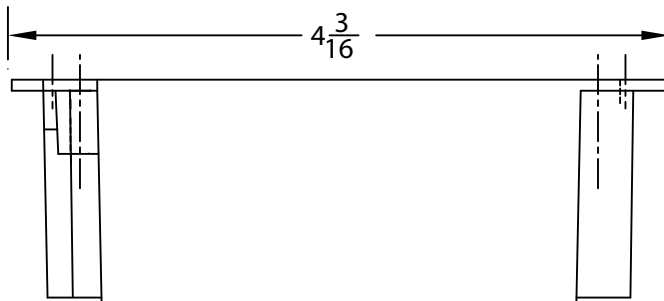

TOP VIEW

END VIEW

#6 x 1-1/2" Sheet Metal Screw, Pan Head, w/combo head

Box Locking Clip (2)Req'd Per Box

LEFT SIDE VIEW

UL Listed File # R18795
 UL 2-Hour Wall Fire Rated
 UL Category Code CEYY & QBWY
 Material is Rigid PVC

CANTEX

INC.
 Fort Worth, TEXAS

TWO GANG EZ BOX 25 CU. IN. Old Work
 P/N - EZ25DO

DATE: 07-24-2008