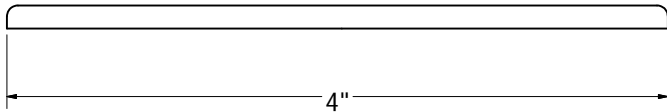

STAINLESS STEEL CLEANOUT/ EXTENSION COVERS WALL MOUNT (24 GAUGE)

PHONE NUMBER
1-800-355-6637
FAX NUMBER
1-800-462-6991
SCALE
1.5 : 1
DATE
6-21-2013
SHEET
1 OF 1
DRAWN BY
ASHLEY KRALOVEC

PART NO.	C90400
STRAINER	4"
MATERIAL	25/200