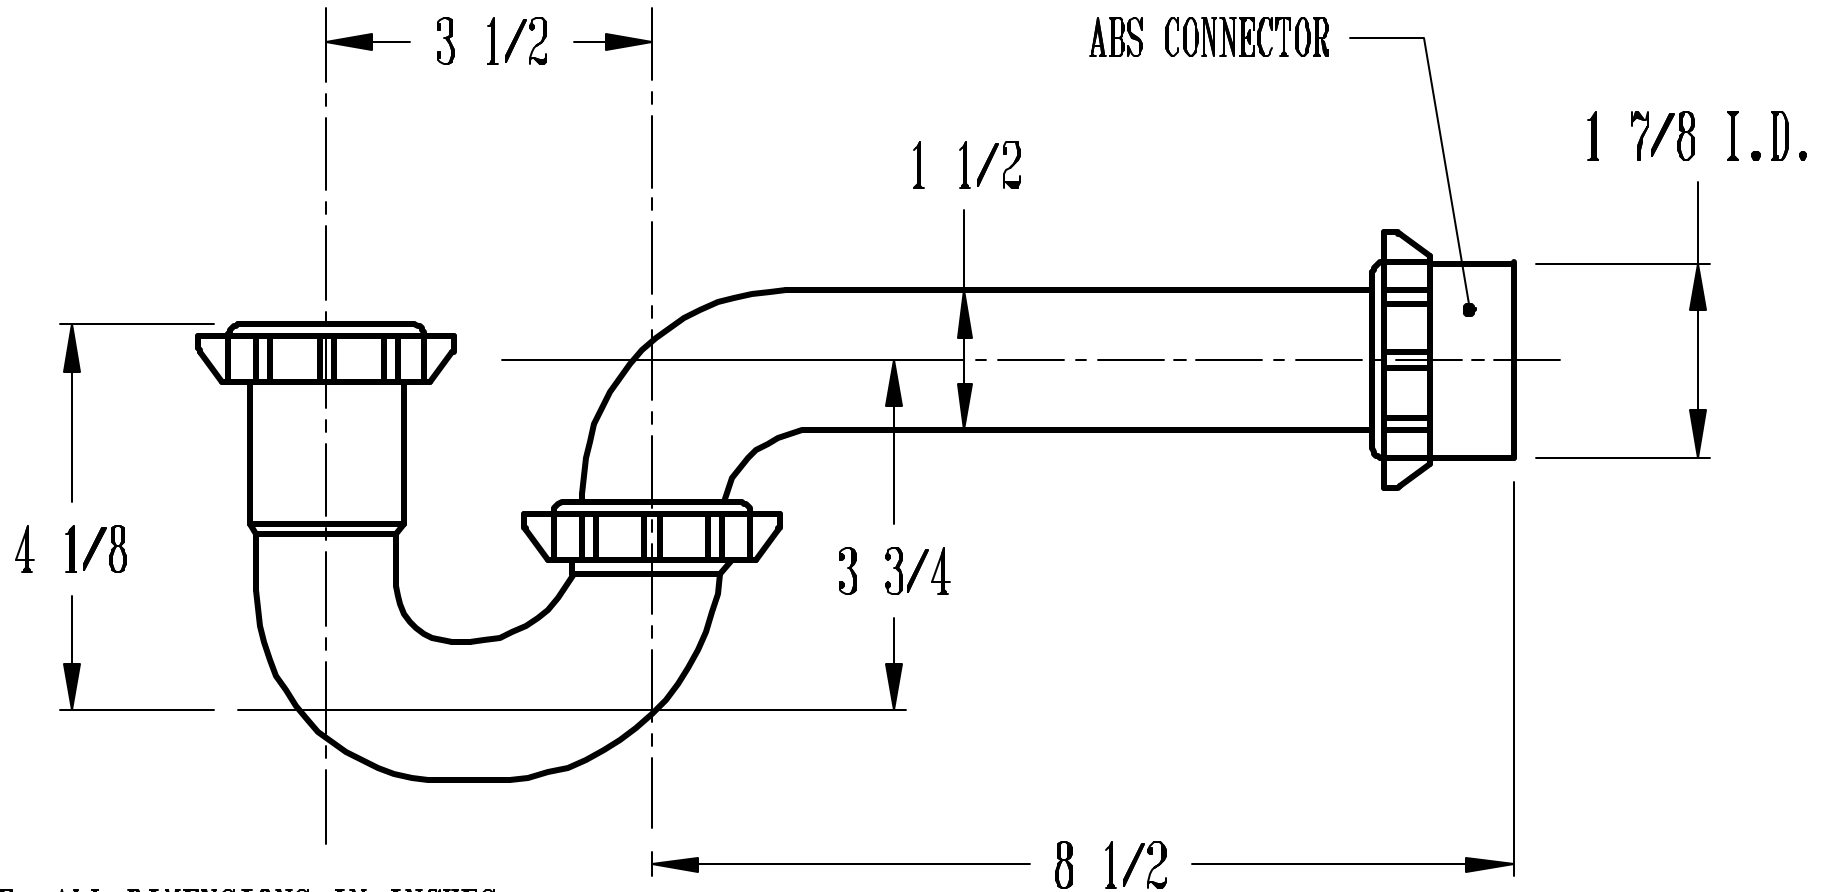

KEENEY MANUFACTURING
NEWINGTON, CT.

TITLE: P-TRAP W/ MARVEL CONN. P/N 400W

DWG BY: C. GRAHAM

DATE: 7/11/96

SCALE: SHOWN

NOTE: ALL DIMENSIONS IN INCHES