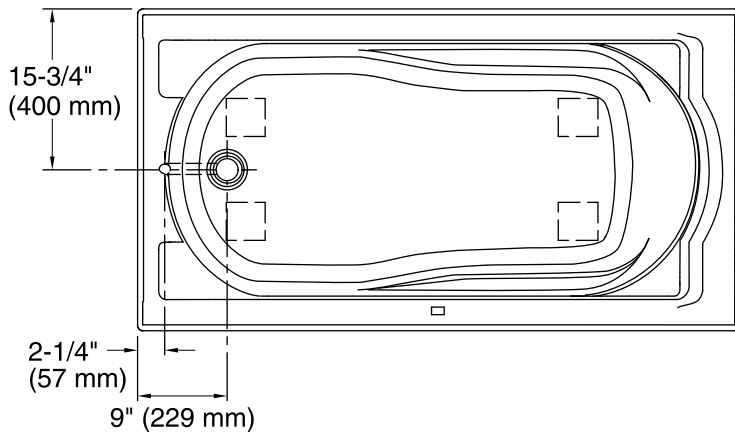

Color	Code	Description
	0	White
	96	Biscuit
	47	Almond
	NY	Dune
	G9	Sandbar
	58	Thunder™ Grey

No change in measurements if connected with drain illustrated. (K-7161-AF)

Technical Information

All product dimensions are nominal.

Installation:	Three-wall alcove
Drain location:	Left
Basin area, bottom:	42" x 20" (1067 mm x 508 mm)
Basin area, top:	51" x 24" (1295 mm x 610 mm)
Weight:	80 lbs (36.3 kg)
Minimum floor load:	41 lbs/ft ² (200.2 kg/m ²)
Water depth:	14" (356 mm)
Water capacity:	60 gal (227.1 L)
Minimum flat for door:	2-1/2" (64 mm)