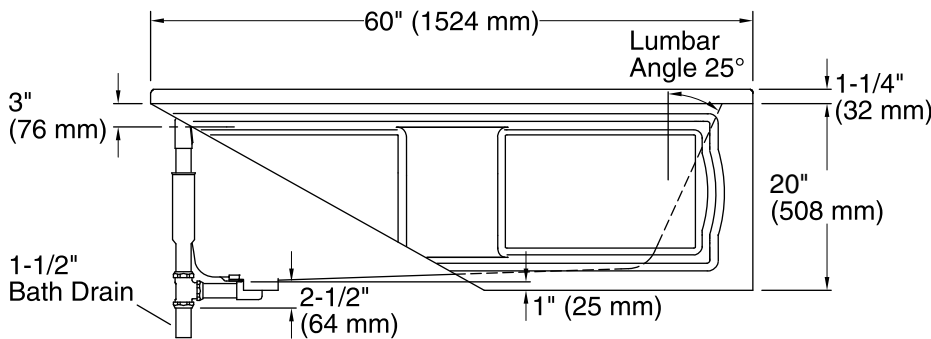

Color	Code	Description
	0	White
	96	Biscuit
	47	Almond
	NY	Dune
	G9	Sandbar
	58	Thunder™ Grey

No change in measurements if connected with drain illustrated. (K-7161-AF)

Technical Information

All product dimensions are nominal.

Installation:	Three-wall alcove
Drain location:	Left
Basin area, bottom:	42" x 20" (1067 mm x 508 mm)
Basin area, top:	51" x 24" (1295 mm x 610 mm)
Weight:	80 lbs (36.3 kg)
Minimum floor load:	41 lbs/ft ² (200.2 kg/m ²)
Water depth:	14" (356 mm)
Water capacity:	60 gal (227.1 L)
Minimum flat for door:	2-1/2" (64 mm)