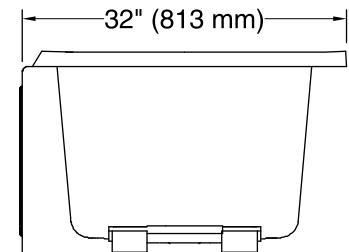

Color	Code	Description
	0	White
	96	Biscuit
	47	Almond
	NY	Dune
	G9	Sandbar
	58	Thunder™ Grey

No change in measurements if connected with drain illustrated. (K-7161-AF)

Technical Information

All product dimensions are nominal.

Installation:	Three-wall alcove
Drain location:	Left
Basin area, bottom:	42" x 20" (1067 mm x 508 mm)
Basin area, top:	51" x 24" (1295 mm x 610 mm)
Weight:	80 lbs (36.3 kg)
Minimum floor load:	41 lbs/ft ² (200.2 kg/m ²)
Water depth:	14" (356 mm)
Water capacity:	60 gal (227.1 L)
Minimum flat for door:	2-1/2" (64 mm)