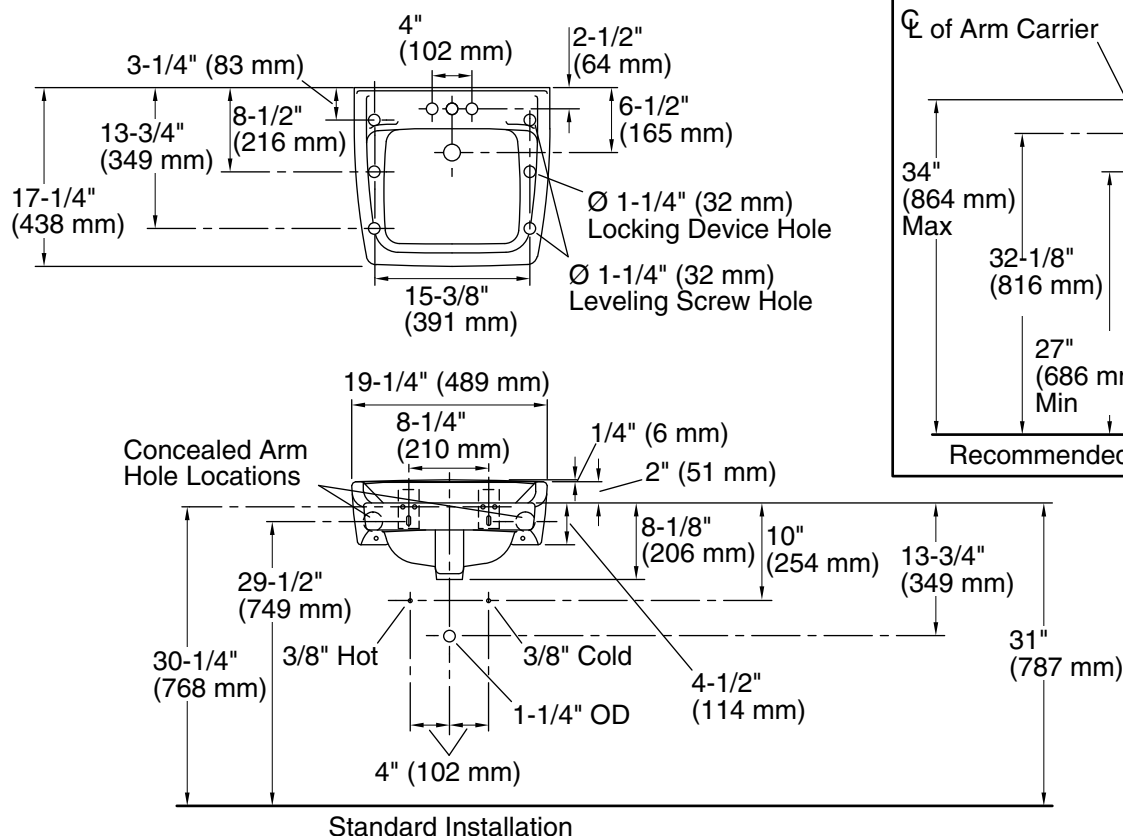

Features

- Made from premium materials that withstand high-volume usage.
- 19-1/4" L x 17-1/4" W.
- Faucet not included.
- Ledge-back.
- Includes wall hanger.
- Drilled for concealed arm carrier.

Material

Color Code Description

	0	White
	96	Biscuit
	47	Almond

Technical Information

All product dimensions are nominal.

Bowl configuration: Single

Installation: Wall-mount

Bowl area (Only): Length: 14" (356 mm)

Width: 11" (279 mm)

With overflow: Yes

Water depth: 4-7/16" (113 mm)

With overflow: Yes

Number of deck holes: 3

Faucet hole spacing: 4" (102 mm)

Faucet hole(s): 1-1/4" (32 mm)

Drain hole: 1-3/4" (44 mm)

Notes