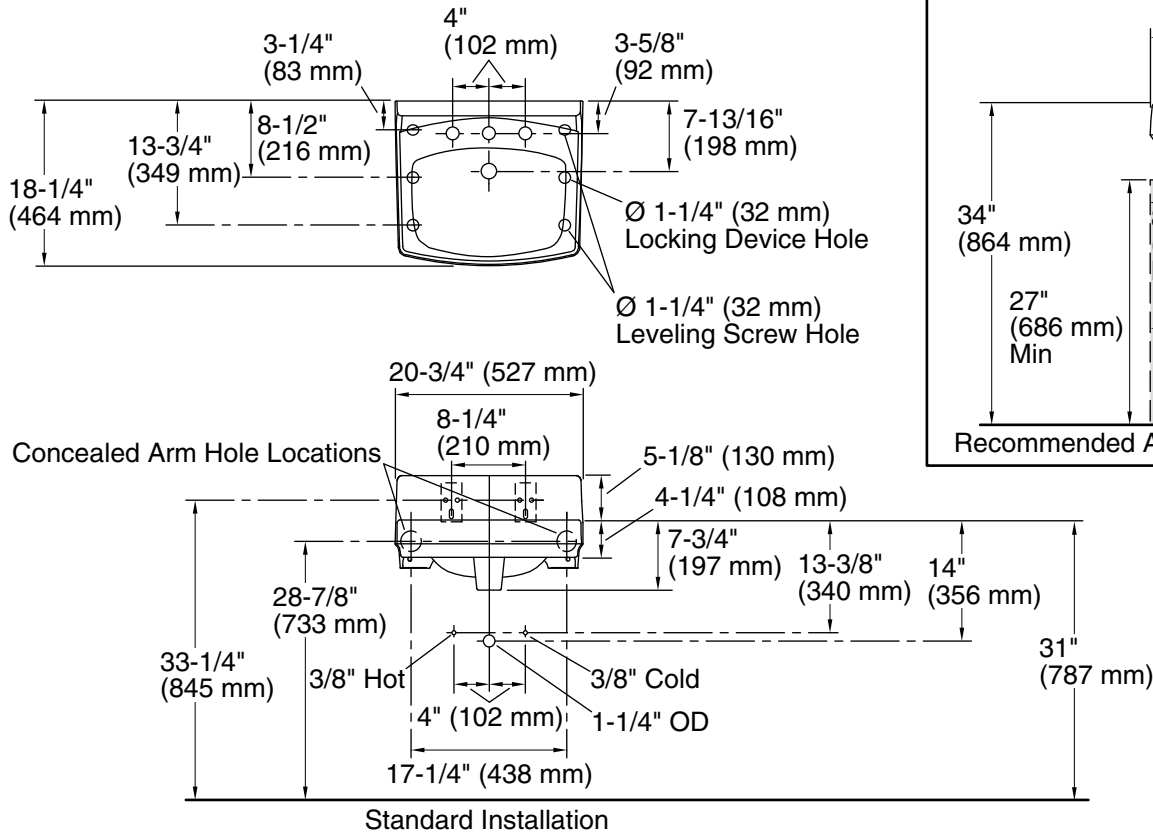

### Technical Information

All product dimensions are nominal.

Bowl configuration:	Single
Installation:	Wall-mount
Bowl area (Center):	Length: 10" (254 mm) Width: 15" (381 mm) With overflow: Yes Water depth: 3-1/4" (83 mm)
With overflow:	Yes
Number of deck holes:	3
Faucet hole spacing:	8" (203 mm)
Faucet hole(s):	1-3/8" (35 mm)
Drain hole:	1-3/4" (44 mm)