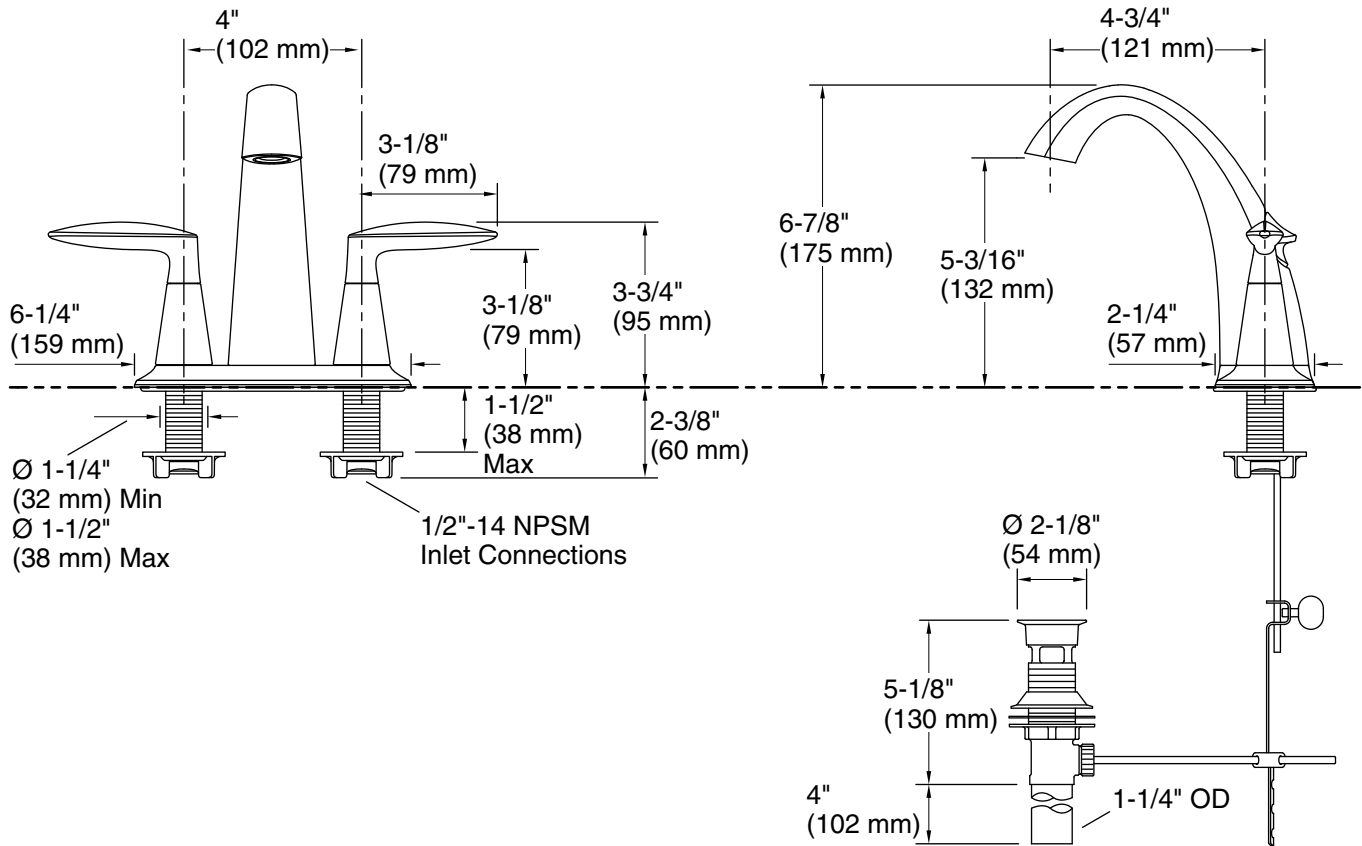

Features

- 5" (127 mm) spout reach.
- 1.2 gpm (4.5 lpm) maximum flow rate at 60 psi (4.14 bar).
- KOHLER ceramic disc valves exceed industry longevity standards for a lifetime of durable performance.
- Two-handle centerset bathroom sink faucet for 4" centers.
- Includes metal pop-up drain with 1-1/4" tailpiece.
- Reversible quarter-turn washerless ceramic disc valves.
- Coordinates with Alteo faucets, accessories, and showering components to complete your bathroom.

Material

- Premium metal construction for durability and reliability.
- KOHLER finishes resist corrosion and tarnishing.

Installation

- For 4" (102 mm) centers.
- Deck-mount.

Recommended Products/Accessories

Technical Information

All product dimensions are nominal.

Faucet:

Flow rate: 1.2 gal/min (4.5 l/min)

Pressure: 60 psi (4.1 bar)

Drain included: Yes

Spout:

Spout reach: 4-3/4" (121 mm)