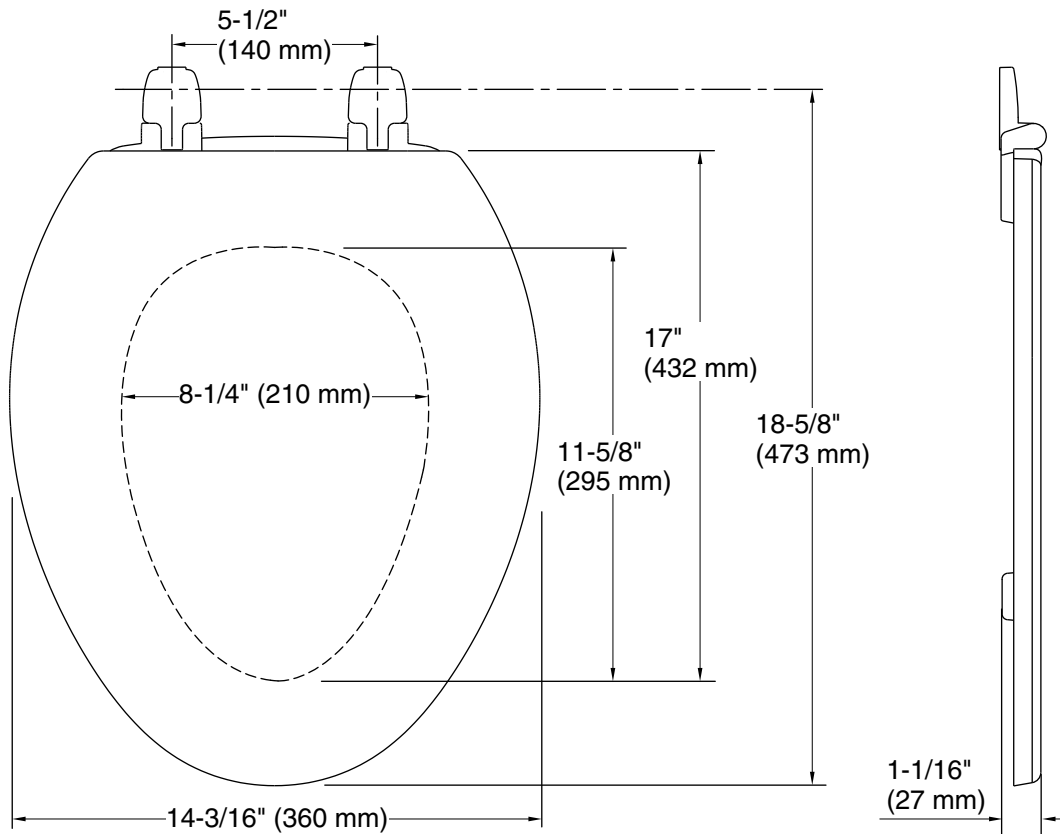

Technical Information

All product dimensions are nominal.

Seat shape type: Elongated
Seat front type: Closed-front
Seat-mounting holes: 5-1/2" (140 mm)

Notes

Install this product according to the installation guide.