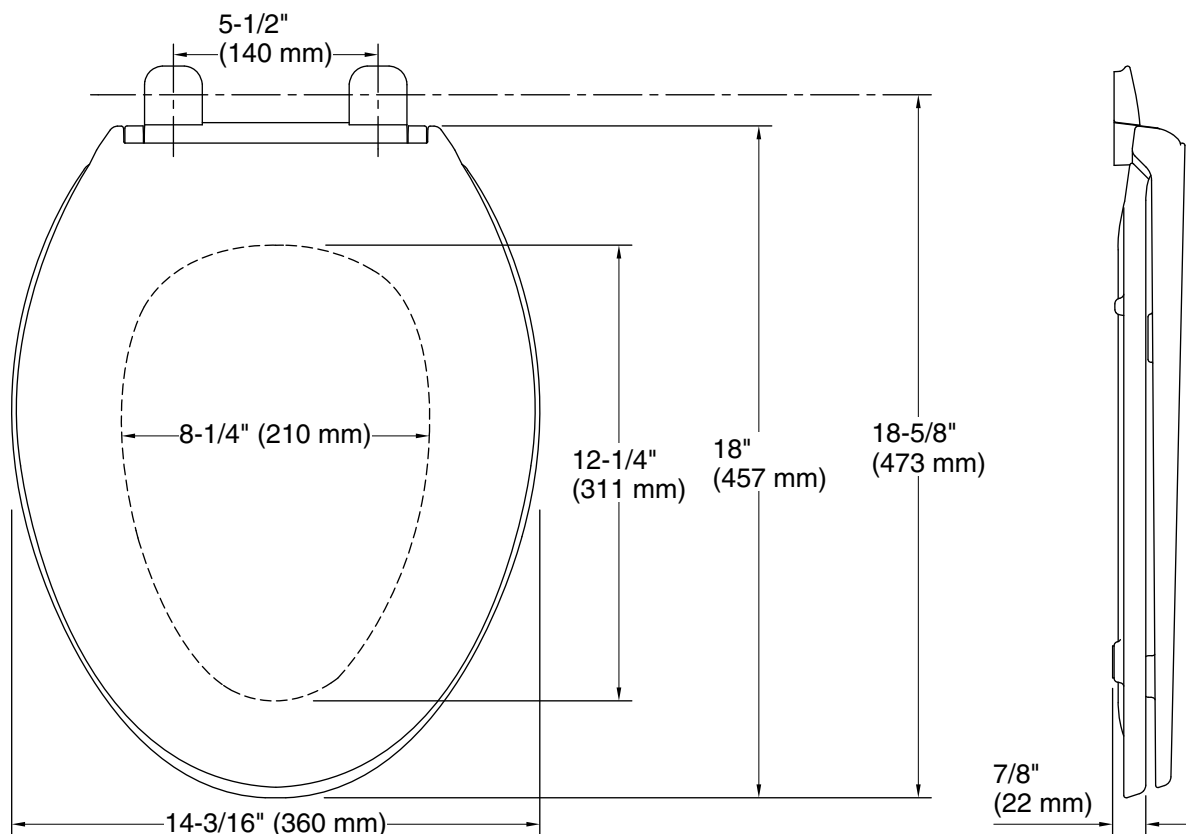

### Technical Information

All product dimensions are nominal.

Seat shape type: Elongated  
Seat front type: Closed-front  
Seat-mounting holes: 5-1/2" (140 mm)