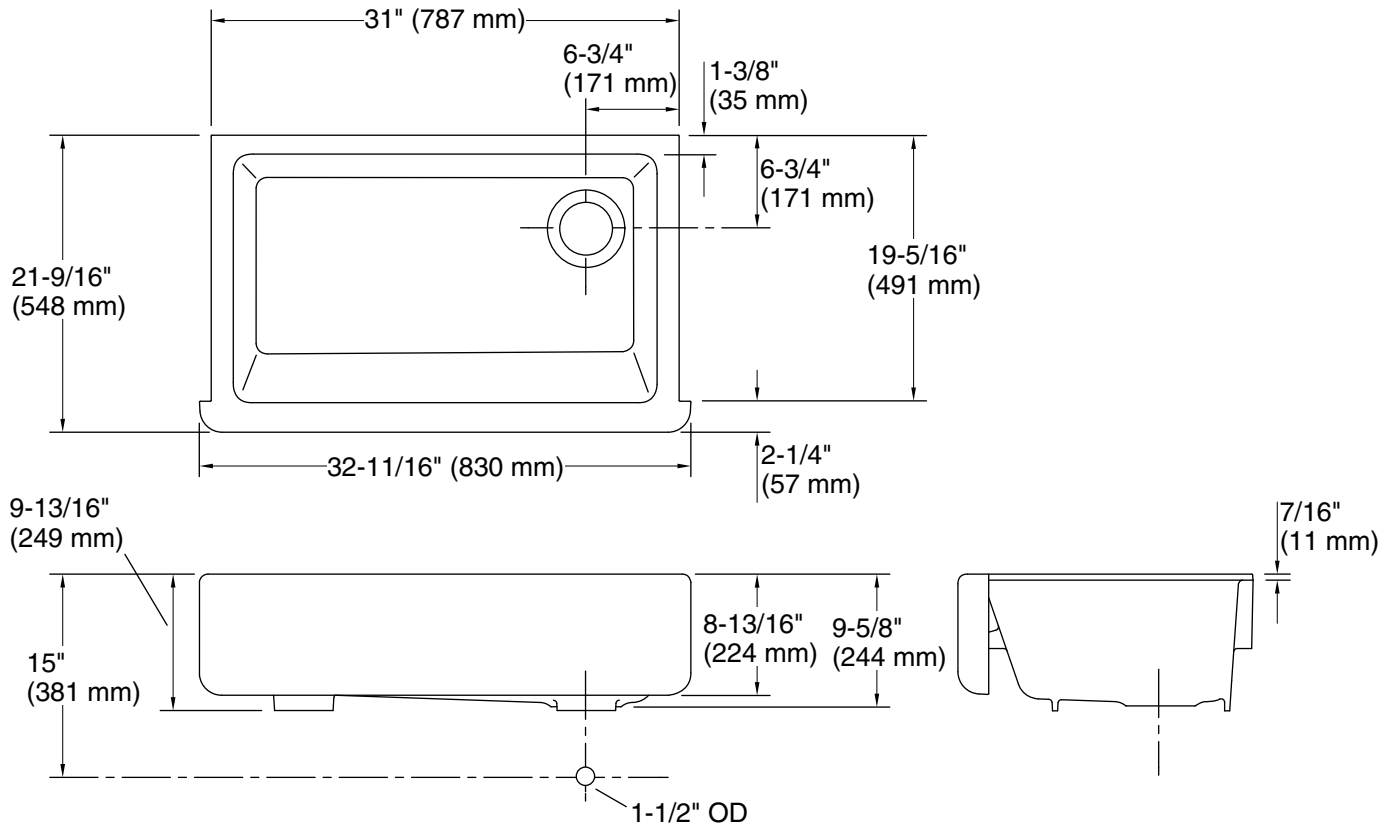

#### Features

- Fits minimum 33-inch apron sink base cabinet.
- Single bowl.
- 9" (229 mm) depth provides generous workspace.
- Self-Trimming apron overlaps the cabinet face for easy installation and beautiful results.
- Basin slopes 2 degrees toward drain to minimize water pooling.
- Offset drain increases workspace in the sink and storage space underneath.
- Includes cutout templates.

### Technical Information

All product dimensions are nominal.

Bowl configuration: Single

Installation: Under-mount

Min. base cabinet width: 33" (838 mm)

Bowl area: Length: 27-3/4" (705 mm)  
Width: 18-1/16" (459 mm)  
Bowl depth: 8-13/16" (224 mm)  
Water depth: 9" (229 mm)