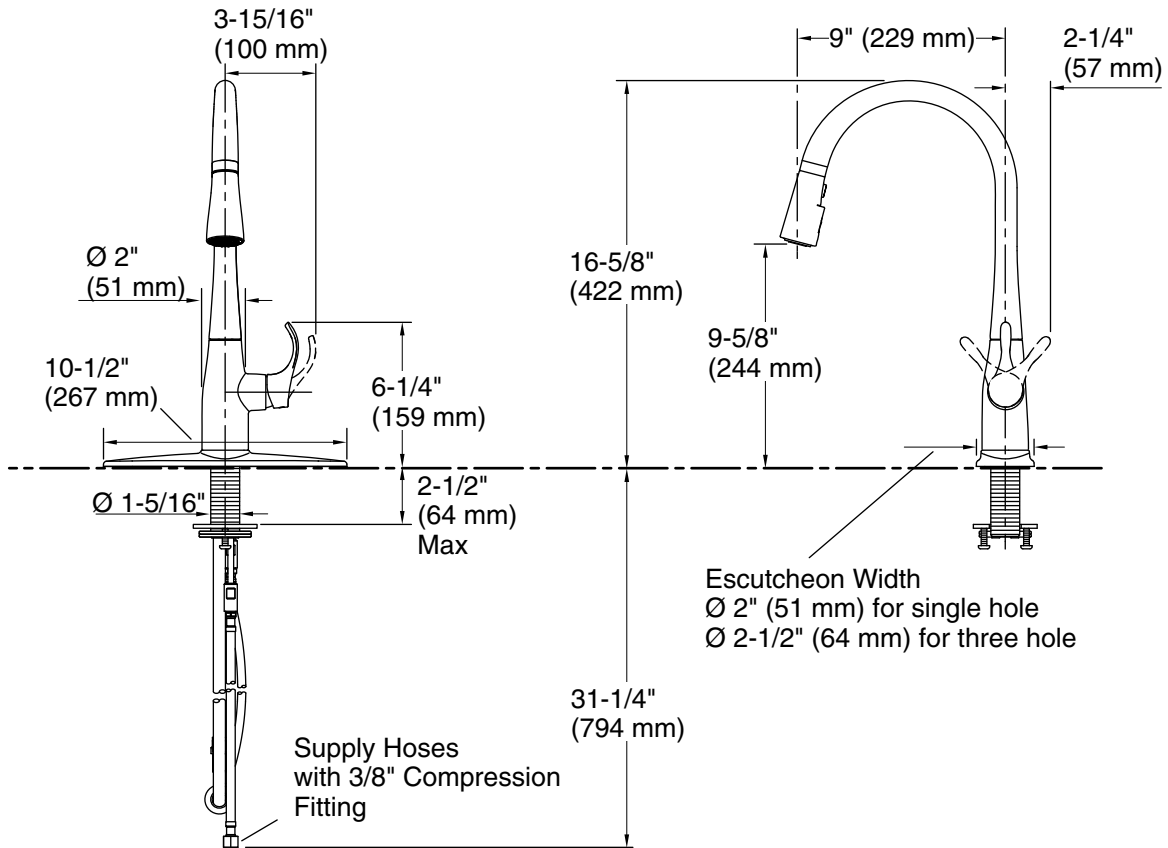

Optional Products/Accessories

1012715 Kitchen Faucet Deep Rough-In Kit

ADA **CSA B651**

Codes/Standards

ASME A112.18.1/CSA B125.1
 NSF/ANSI 61
 NSF/ANSI 372
 All applicable US Federal and State material regulations
 DOE - Energy Policy Act 1992
 ADA
 ICC/ANSI A117.1
 CSA B651

Technical Information

All product dimensions are nominal.

Faucet:

Flow rate: 1.5 gal/min (5.7 l/min)

Pressure: 60 psi (4.1 bar)

Notes

Install this product according to the installation guide.

ADA compliant for faucet handles only.