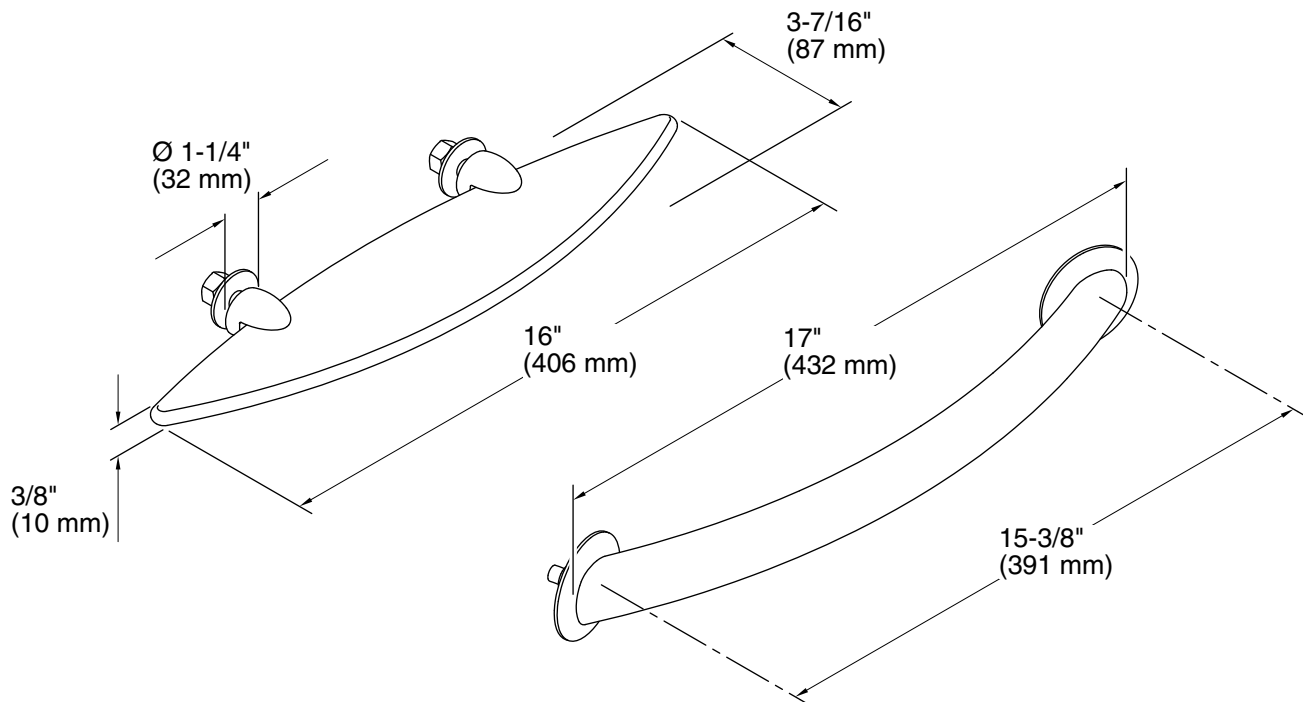

Features

- Includes tempered-glass shelf.
- Required for one-piece Sonata shower stalls, except K-1569.

Material

- Premium metal construction for durability and reliability.
- KOHLER finishes resist corrosion and tarnishing.

Technical Information

All product dimensions are nominal.

Material: Glass, Metal