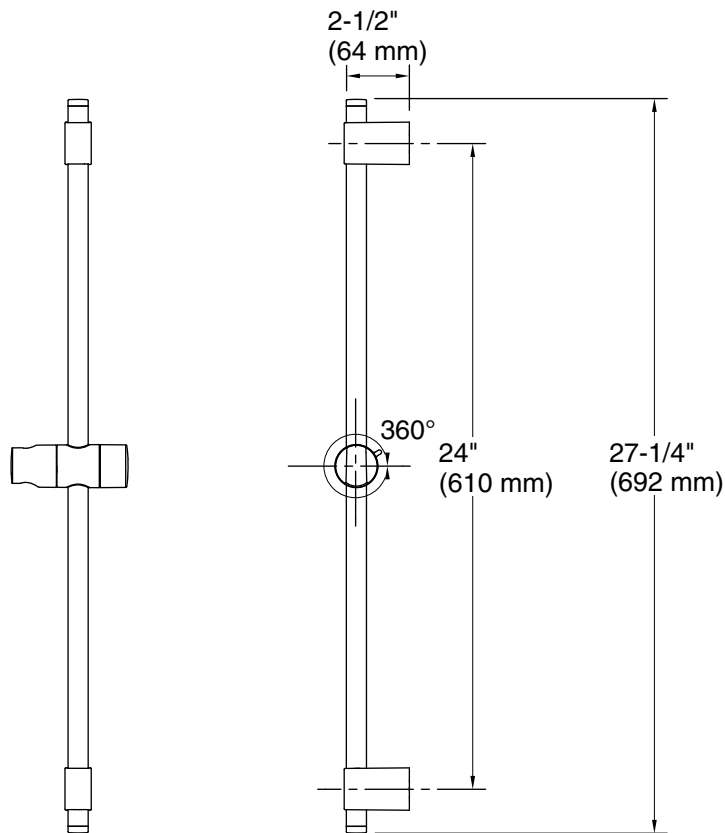

Technical Information

All product dimensions are nominal.

Notes

Install this product according to the installation guide.

Mount the slidebar to stud framing or install backing support.

For tile or other solid finish surfaces: Pre-drill mounting holes through surface material only; do not drill into the stud.