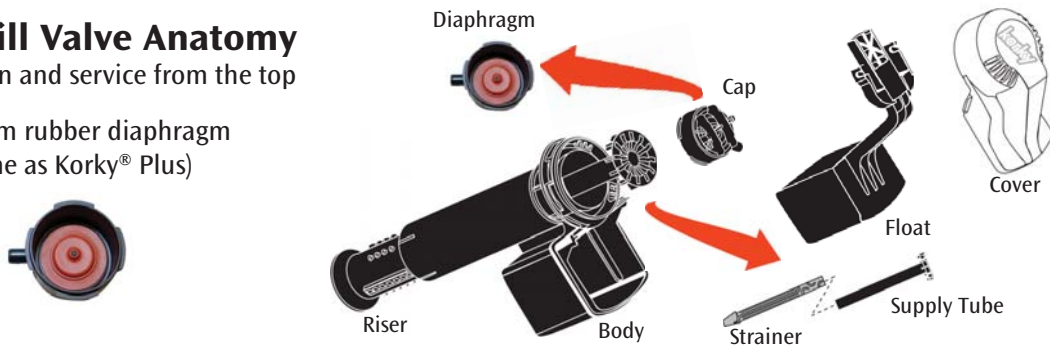

Korky® Fill Valve Anatomy

- Easy to clean and service from the top

Premium rubber diaphragm
(same as Korky® Plus)

Korky Fill Valves

Item	Part#	Pkg Language	Carton Qty	Packaging	UPC#
Korky® QuietFILL® Fill Valve	528	Eng/Spanish	24	Box	749306528022
	528FR	Eng/French	24	Box	049057103234
• Universal replacement for faulty fill valves and ballcocks • Proven quietest in laboratory testing • Easiest to install and adjust					
Korky® QuietFILL® Fill Valve & Flapper	818BP	Eng/Spanish	12	Clamshell	749306818017
	818FR	Eng/French	12	Clamshell	049057103227
• Korky QuietFILL® Toilet Fill Valve packaged with a premium red Korky Plus flapper • Two most commonly replaced toilet repair parts					
Replacement Cap Assembly for 528	R528	Eng/Spanish	12	Blister	749306528039
	R528BP	Eng/Spanish	6	Blister	749306528039
	R528FR	Eng/French	12	Blister	049057103074
• Replacement cap for Korky QuietFILL® Fill Valve (p/n: 528) • Chlorazone® rubber diaphragm • Also fits MaxPERFORMANCE, Hunter® 528 and TOTO® fill valves					
Korky® Universal Toilet Repair Kit	4010PK	Eng/Spanish	5	Clamshell	049057102923
	4010FR	Eng/French	5	Clamshell	049057103098
• Fix you leaking, noisy, or running toilet in 1 trip • Kit includes: fill valve, flush valve, Korky Plus flapper, tank-to-bowl gasket, nuts, bolts and washers