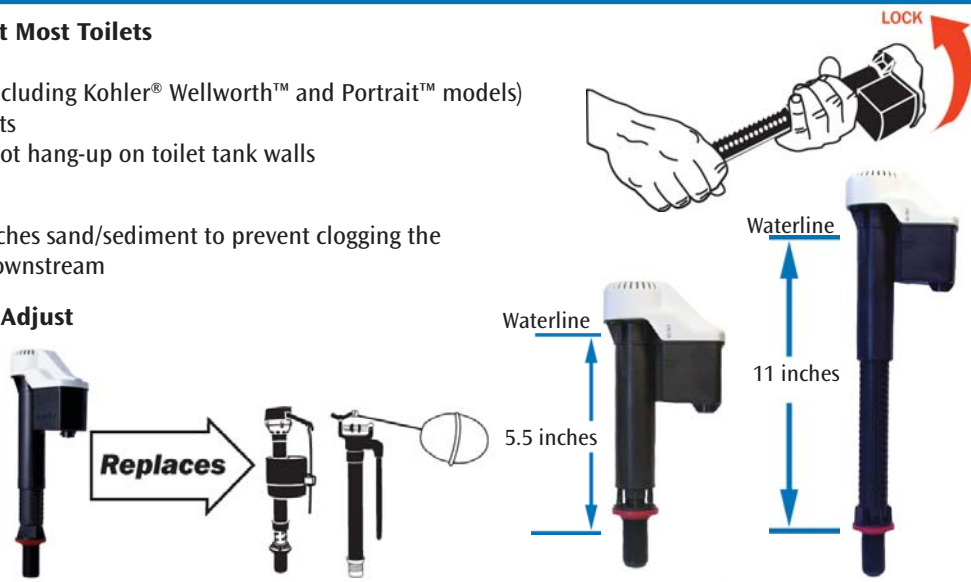

Korky® Fill Valves

Universal Design - Fit Most Toilets

- Fit all 2-piece toilets
- Fit extra tall tanks (including Kohler® Wellworth™ and Portrait™ models)
- Fit most 1-piece toilets
- Enclosed float does not hang-up on toilet tank walls

Reliable

- Enclosed strainer catches sand/sediment to prevent clogging the critical diaphragm downstream

Easier to Install and Adjust

- One-step adjustment
- No tools required

Korky® Fill Valve Anatomy

- Easy to clean and service from the top

MaxPERFORMANCE® Toilet Fill Valve

- Ideal for toilets since 1994 (1.6 gpf or less)
- Fully adjustable to prevent water waste in all toilets
- Fits American Standard® Cadet® 3, Kohler® Cimarron® Class Five® & Six, Kohler® Wellworth®, TOTO® Drake®, & More

WaterWISE® Toilet Fill Valve

- Dual Shut-off design minimizes costly water loss from:
 1. Slow Flapper Leaks
WaterWISE® remains shut off, not refilling the tank during a flapper leak. No more running toilets.
 2. Severe Leaks
WaterWISE® automatically shuts off if the flapper is stuck open or the chain is tangled (could save thousands of gallons of water).