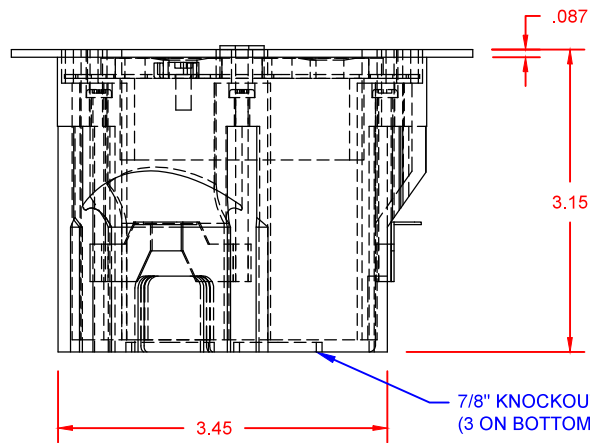

TOP VIEW

FRONT VIEW

SIDE VIEW

LEW ELECTRIC FITTINGS COMPANY
SERVING THE ELECTRICAL INDUSTRY SINCE 1901

371 Randy Rd, Carol Stream, IL 60188
PHONE: 630.665.2075

UNLESS OTHERWISE SPECIFIED:		NAME	DATE
DIMENSIONS ARE IN INCHES		DRAWN	SMK 09/02/2019
TOLERANCES:			
FRACTIONAL ±			
ANGULAR: MACH ±			
BEND ±			
TWO PLACE DECIMAL ±			
THREE PLACE DECIMAL ±			
INTERPRET GEOMETRIC TOLERANCING PER:			
MATERIAL		COMMENTS:	
FINISH			
DO NOT SCALE DRAWING			
TITLE:		PBR-1	
SIZE	DWG. NO.	REV	
A	000001	A	
WEIGHT:		SHEET 1 OF 1	