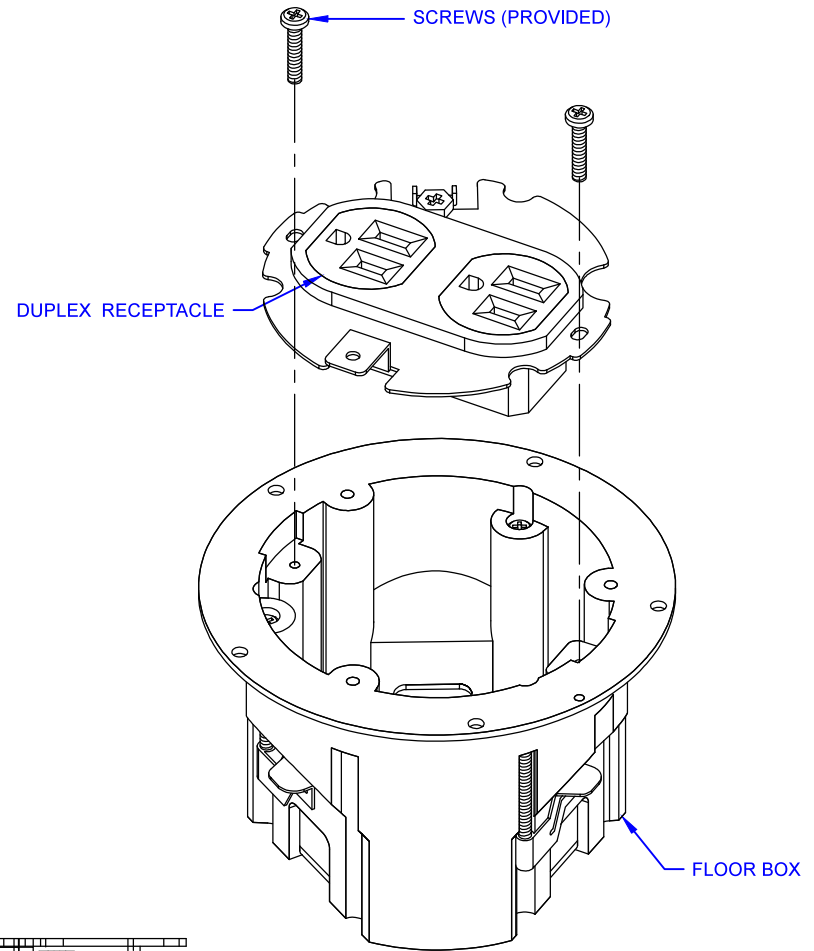

TOP VIEW

FRONT VIEW

SIDE VIEW

LEW ELECTRIC FITTINGS COMPANY
SERVING THE ELECTRICAL INDUSTRY SINCE 1901

371 Randy Rd, Carol Stream, IL 60188
PHONE: 630.665.2075

UNLESS OTHERWISE SPECIFIED:		NAME	DATE
DIMENSIONS ARE IN INCHES		DRAWN	SMK 09/02/2019
TOLERANCES:			
FRACTIONAL ±			
ANGULAR: MACH ±			
BEND ±			
TWO PLACE DECIMAL ±			
THREE PLACE DECIMAL ±			
INTERPRET GEOMETRIC TOLERANCING PER:			
MATERIAL		COMMENTS:	
FINISH			
DO NOT SCALE DRAWING			
TITLE:		PBR-1	
SIZE	DWG. NO.	REV	
A	000001	A	
WEIGHT:		SHEET 1 OF 1	