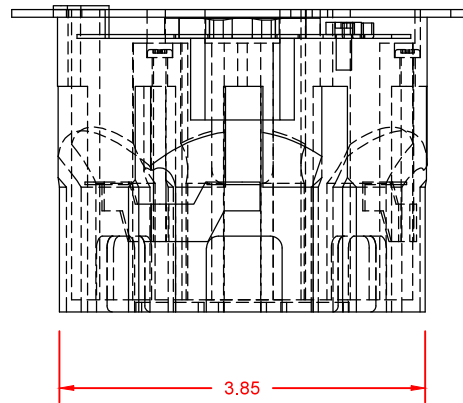

TOP VIEW

FRONT VIEW

SIDE VIEW

LEW ELECTRIC FITTINGS COMPANY
SERVING THE ELECTRICAL INDUSTRY SINCE 1901

371 Randy Rd, Carol Stream, IL 60188
PHONE: 630.665.2075

UNLESS OTHERWISE SPECIFIED:		NAME	DATE
DIMENSIONS ARE IN INCHES		DRAWN	SMK 09/02/2019
TOLERANCES:			
FRACTIONAL ±			
ANGULAR: MACH ±			
BEND ±			
TWO PLACE DECIMAL ±			
THREE PLACE DECIMAL ±			
INTERPRET GEOMETRIC TOLERANCING PER:			
MATERIAL		COMMENTS:	
FINISH			
DO NOT SCALE DRAWING			
TITLE:		PBR-1	
SIZE	DWG. NO.	REV	
A	000001	A	
WEIGHT:		SHEET 1 OF 1	