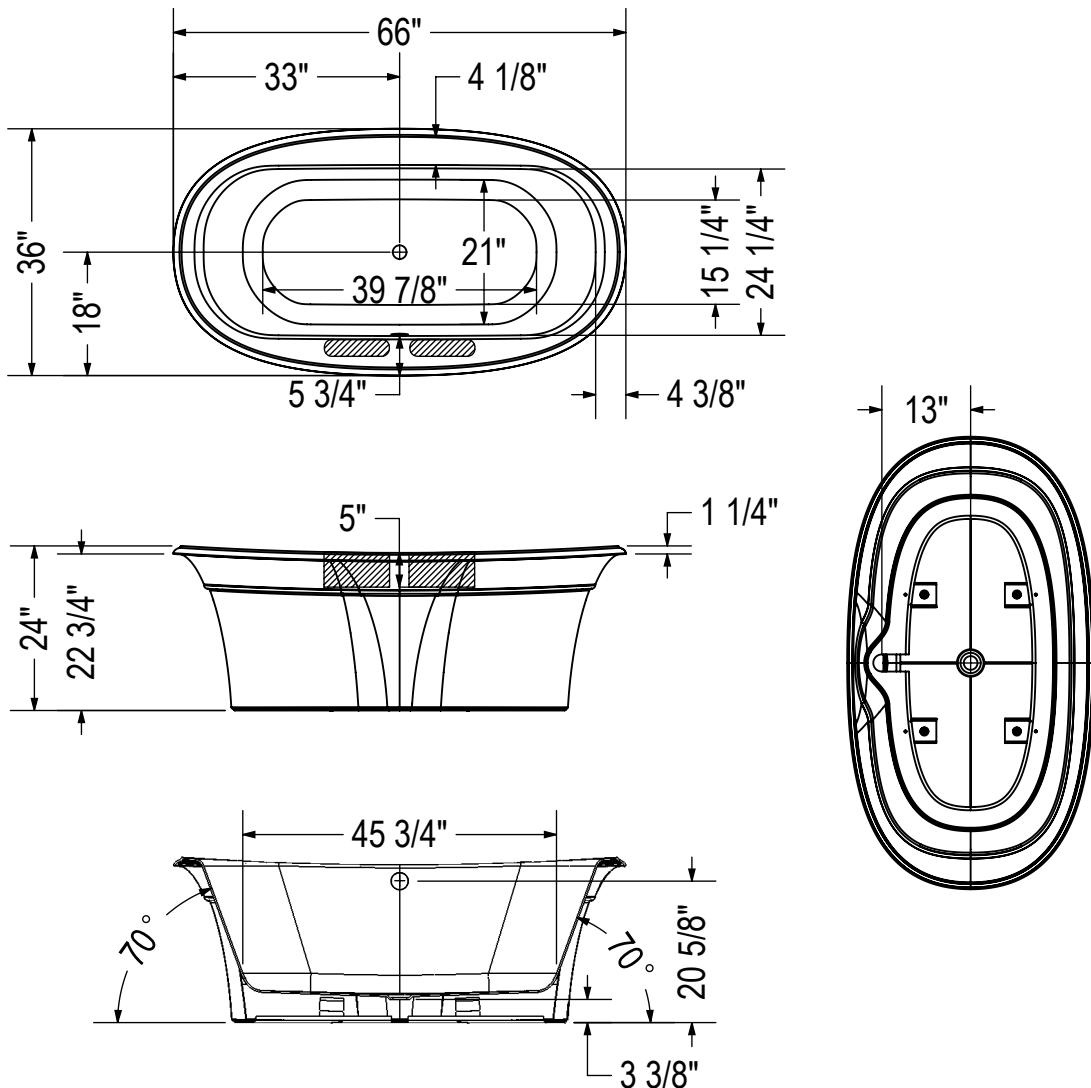

MAAX SUBMITTAL SPECIFICATIONS

Ella Sleek

MODEL NUMBER 105744

DIMENSIONS: 66" x 36" x 24" Acrylic

Vivez l'expérience
MAAX[®]
Enjoy the experience

STANDARD FEATURES

- Classic oval 2-piece freestanding bathtub with concealed seam
- Comfortable backrest and ample deck space for faucet installation
- Center drain and 4 adjustable leveling legs
- Above-the-Floor Rough (AFR) and F² Drain compatible
- Apron available in standard colors and 5 designer colors
- No massage systems available

OPTIONS

- Foam pillow with 2 suction pads
- Waste and overflow 33" flexible neck
- Apron only as a replacement part for your Ella Sleek bathtub
- Positioning template for ELLA 6636 freestanding installation
- F2 Drain - kit for freestanding bathtub installation
- F2 Drain for high-rise construction - kit for freestanding bathtub installation

MAAX Representative : Tel :

Date :

www.maax.com

2017-11-09

MAAX SUBMITTAL SPECIFICATIONS

Ella Sleek

MODEL NUMBER 105744

TECHNICAL DRAWINGS

(): Recommended faucet area 2 sections of 10" (L) x 2 1/2" (W)
 Depth recommended for straight pipes 5".

All dimensions are approximate. Structure measurements must be verified against the unit to ensure proper fit.