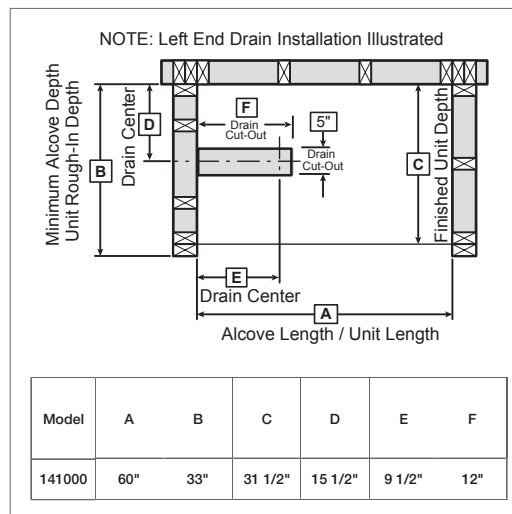

## CM-60

**MODEL NUMBER 141000**

DIMENSIONS: 60" x 31 1/2" x 72" Gelcoat

### STANDARD FEATURES

- One-piece gelcoated fiberglass tub-shower
- Built-in back wall shelves with integrated soap dish
- Right or left drain
- Textured floor
- 13 3/4 inch deep sump
- Bottom bathing well : 42 inch L x 16 inch W
- Optional unique features: Above-the-Floor Rough