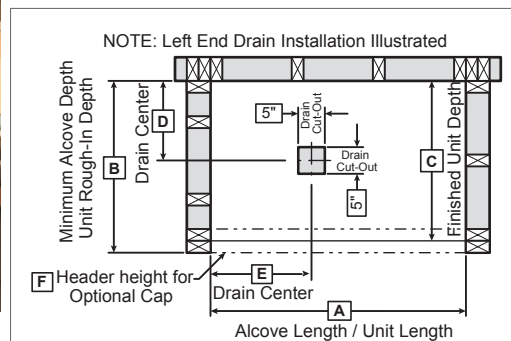

Model	A	B	C	D	E	F
141036	60"	37 1/2"	36"	18 1/2"	30"	88 3/4"

CERTIFICATIONS

AKER products adhere to one or more of the following certifications:

Project : .....

Contractor : .....

AKER Representative : ..... Tel : .....

Date : .....