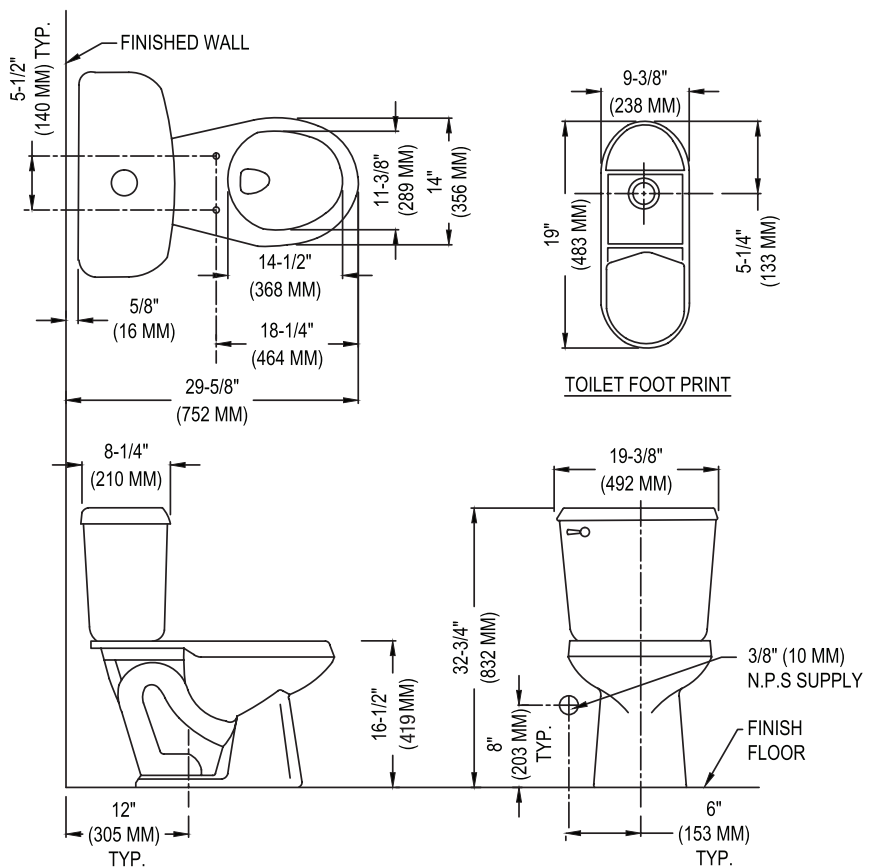

384-386 Summit™ ADA

Elongated Front, SmartHeight™, Vitreous China, Two-Piece Toilet

Specifications

Model #	Description	Codes/Standards
384-386	Elongated front, SmartHeight™ (1.6 Gpf / 6.0 Lpf) two-piece, toilet.	ADA

Specification	Description	Specification	Description
Material	Vitreous china	Trap Diameter	2"
Water Pressure Range	20 to 80 PSI	Trap Seal	2-3/8"
MaP Rating	1000 grams	Rough-in	12"
Water Usage	1.6 Gpf / 6.0 Lpf	Shipping Weight	Model 384 - 54 lbs
Water Surface Area	9" X 10"		Model 386 - 36 lbs.
Flush System	3" flush valve - MagnaFlush™ Flushing Technology	Model 384CTK - 95 lbs.	
		Warranty	Vitreous China - Limited Lifetime Tank Trim - Limited Five Year

Technical Information

See our complete line of acrylic and vitreous china bathroom fixtures, plastic tank trim and plumbing products.

These dimensions are nominal and subject to change without notice.

Fixture performance and specifications meet or exceed ASME A112.19.2-2008/CSA B45.1-08 standards, and other state and local codes.

MADE IN USA