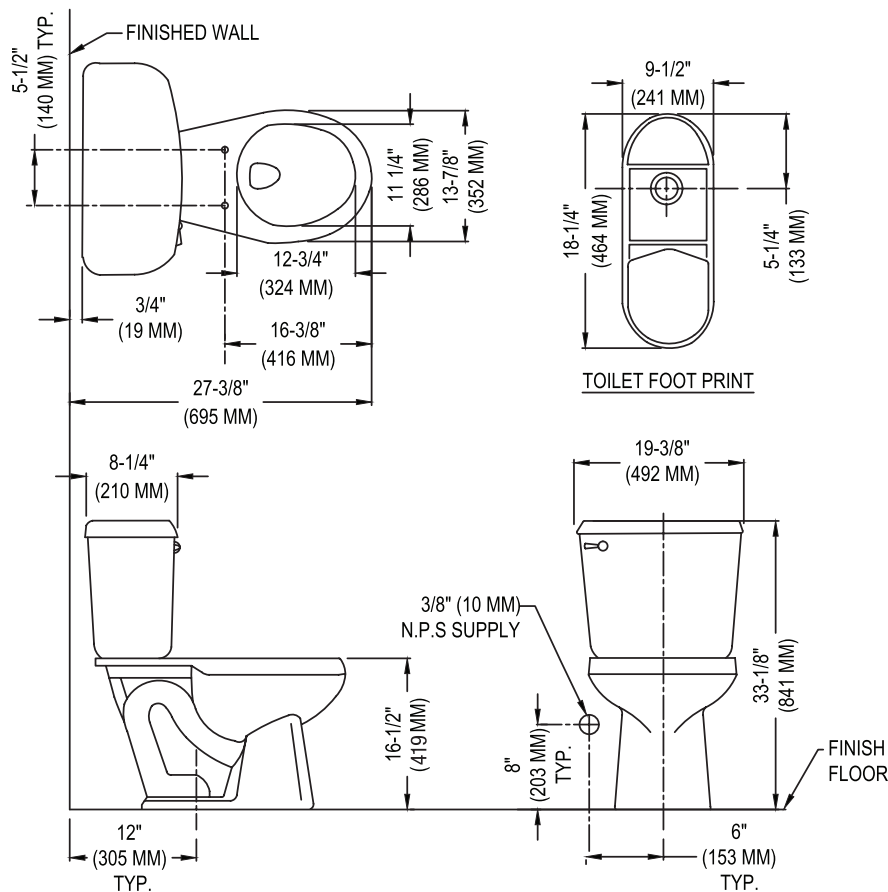

388-386

Summit™ RD SmartHeight™

Round Front, SmartHeight™, Vitreous China, Two-Piece Toilet

Specifications

Model #	Description	Codes/Standards
388-386	Round front, SmartHeight™ (1.6 Gpf / 6.0 Lpf) two-piece, toilet.	

Specification	Description	Specification	Description
Material	Vitreous china	Trap Diameter	2"
Water Pressure Range	20 to 80 PSI	Trap Seal	2-1/4"
MaP Rating	1000 grams	Rough-in	12"
Water Usage	1.6 Gpf / 6.0 Lpf	Shipping Weight	Model 388 - 52 lbs. Model 386 - 36 lbs. Model 388CTK - 95 lbs.
Water Surface Area	8" X 9"	Warranty	Vitreous China - Limited Lifetime Tank Trim - Limited Five Year
Flush System	3" flush valve - MagnaFlush™ Flushing Technology		

Technical Information

See our complete line of acrylic and vitreous china bathroom fixtures, plastic tank trim and plumbing products.

These dimensions are nominal and subject to change without notice.

Fixture performance and specifications meet or exceed ASME A112.19.2-2008/CSA B45.1-08 standards, and other state and local codes.

MADE IN USA