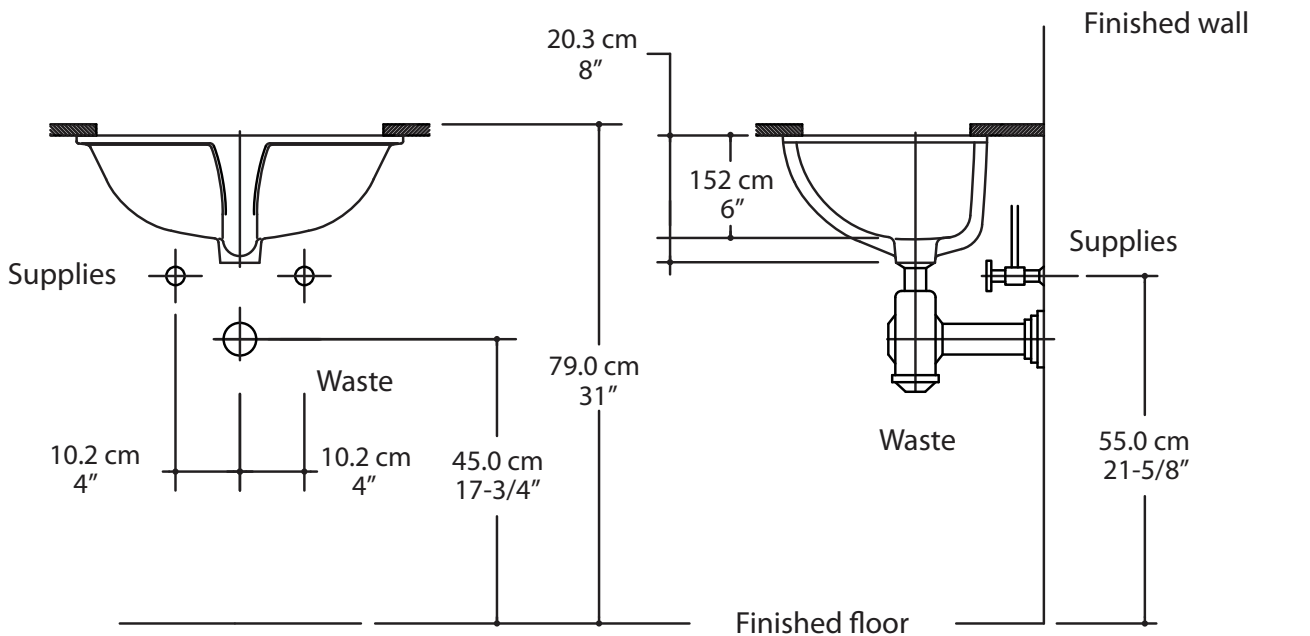

218NS
Petite Covington
 Vitreous China Under Counter Lavatory

Features

- 21-3/8" x 13-1/2" Rectangular Under Counter Lavatory
- Basin: 19" X 11-3/8"
- Concealed Front Overflow
- Mansfield® Limited Lifetime Warranty
- Available in White and Standard Colors: Biscuit and Bone

Model 218NS
 Drain assembly not included

Components

Model #	Description	Codes/Standards
218NS	Rectangular, under counter lavatory. Less drain assembly. Specify color.	 

Specifications

Model #	Description	Codes/Standards
218NS	Rectangular, under counter lavatory	 

Specification	Description	Specification	Description
Material	Vitreous China	Shipping Weight	Model 218NS - 27 lbs. (12 kg)
Warranty	Vitreous China - Limited Lifetime		

Technical Information

See our complete line of acrylic and vitreous china bathroom fixtures, plastic tank trim and plumbing products.

These dimensions are nominal and subject to change without notice.

Fixture performance and specifications meet or exceed ASME A112.19.2-2008/CSA B45.1-08 standards, and other state and local codes.