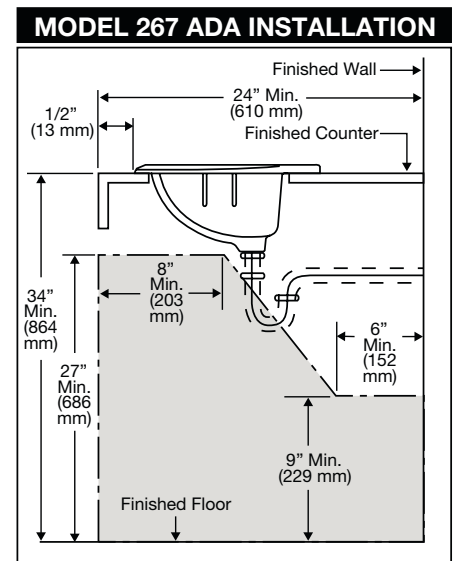

267
Maverick™ II
 Oval, Vitreous China, Self-rimming Lavatory

Features

- 20" x 17" Oval, self-rimming lavatory
- 15-1/2" x 10-1/2" basin
- Complies with ADA requirements for accessibility
- Concealed front overflow
- Available in single hole, 4" or 8" faucet centers
- The Mansfield® limited lifetime warranty
- Available in White and Standard Colors: Biscuit and Bone

Model 267-4
 (Less faucet, drain
 assembly and supply)

Components

Model #	Description	Codes/Standards
267-1	Oval, self-rimming lavatory with single hole faucet center. Less faucet, drain assembly and supply. Specify color.	 
267-4	Same as above with 4" faucet center. Specify color.	
267-8	Same as above with 8" faucet center. Specify color.	

Specifications

Model #	Description	Codes/Standards
267-1	Oval, self-rimming lavatory with single hole faucet center.	 
267-4	Same as above with 4" faucet centers.	
267-8	Same as above with 8" faucet centers.	

Specification	Description	Specification	Description
Material	Vitreous China	Shipping Weight	24.2 lbs. (11 kg)
Faucet Holes	Single hole, 4" and 8"	Warranty	Vitreous China - Limited Lifetime

Technical Information