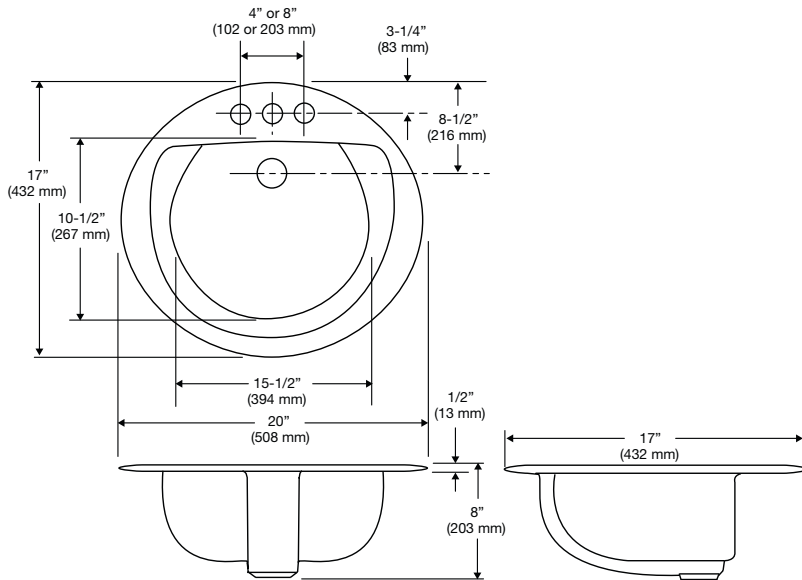

267
Maverick™ II
 Oval, Vitreous China, Self-rimming Lavatory

Features

- 20" x 17" Oval, self-rimming lavatory
- 15-1/2" x 10-1/2" basin
- Complies with ADA requirements for accessibility
- Concealed front overflow
- Available in single hole, 4" or 8" faucet centers
- The Mansfield® limited lifetime warranty
- Available in White and Standard Colors: Biscuit and Bone

Model 267-4
 (Less faucet, drain
 assembly and supply)

Components

Model #	Description	Codes/Standards
267-1	Oval, self-rimming lavatory with single hole faucet center. Less faucet, drain assembly and supply. Specify color.	 
267-4	Same as above with 4" faucet center. Specify color.	
267-8	Same as above with 8" faucet center. Specify color.	

Specifications

Model #	Description	Codes/Standards
267-1	Oval, self-rimming lavatory with single hole faucet center.	 
267-4	Same as above with 4" faucet centers.	
267-8	Same as above with 8" faucet centers.	

Specification	Description	Specification	Description
Material	Vitreous China	Shipping Weight	24.2 lbs. (11 kg)
Faucet Holes	Single hole, 4" and 8"	Warranty	Vitreous China - Limited Lifetime

Technical Information