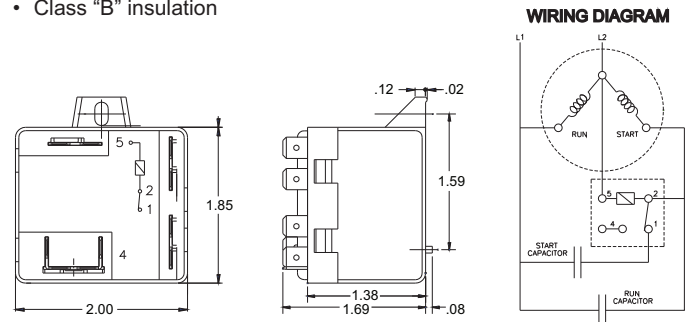

Features:

- 50/60 Hz
- cULus
- Contact rating 35 amp, 400 VAC
- Operating position tab up
- Instructions and wiring diagram included in each relay
- Class "B" insulation