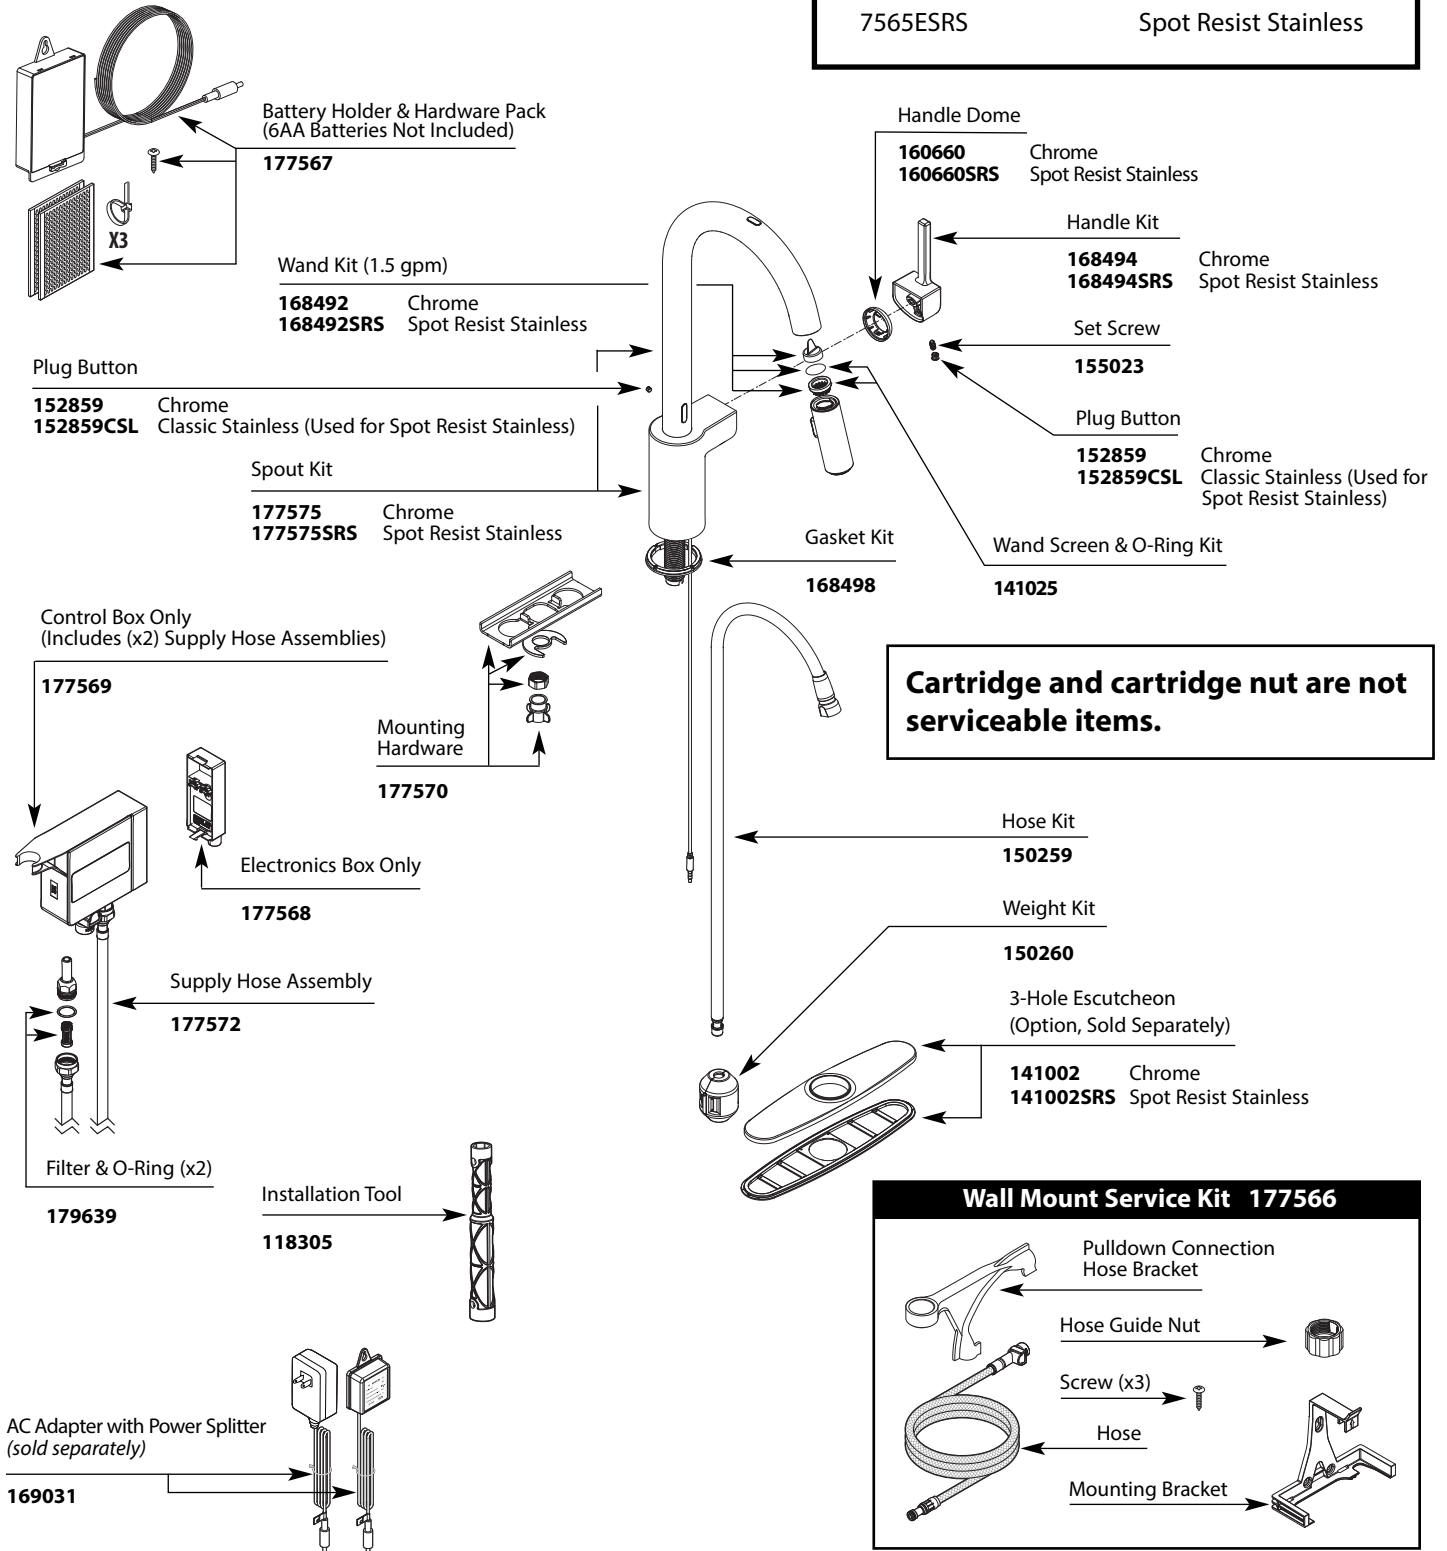

Buy it for looks. Buy it for life.®

■ Order by Part Number

Illustrated Parts

ALIGN™ with MOTIONSENSE™
Hands-Free, Single-Handle High Arc
Pulldown Kitchen Faucet

MODELS	FINISH
7565EC	Chrome
7565ESRS	Spot Resist Stainless