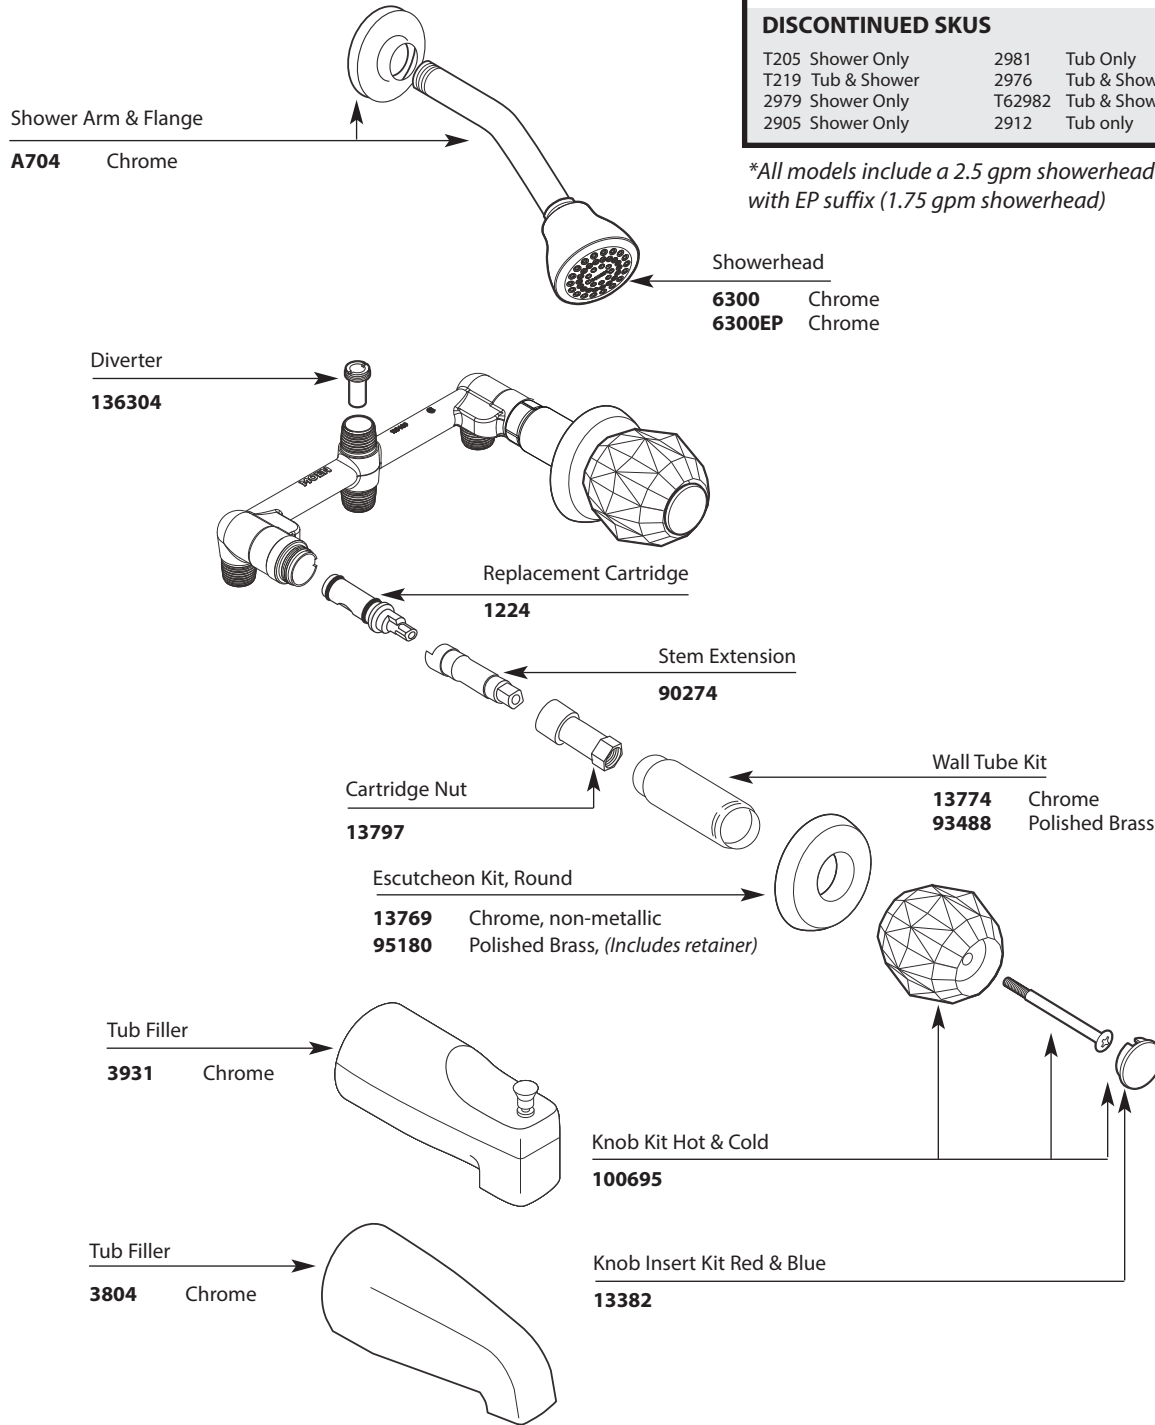

Buy it for looks. Buy it for life.®

■ Order by Part Number

*There is more than 1 version of this model.
Page down to identify the version you have.*

Illustrated Parts

CHATEAU®			
Two-Handle Tub/Shower Valve			
MODEL		FINISH	
2919 Tub & Shower		Chrome	
2982 Tub & Shower		Chrome	
2919EP Tub & Shower		Chrome	
2982EP Tub & Shower		Chrome	
DISCONTINUED SKUS			
T205 Shower Only	2981 Tub Only	2900 Trim	
T219 Tub & Shower	2976 Tub & Shower	2900P Trim	
2979 Shower Only	T62982 Tub & Shower	2901 Trim	
2905 Shower Only	2912 Tub only		

**All models include a 2.5 gpm showerhead except those with EP suffix (1.75 gpm showerhead)*

Buy it for looks. Buy it for life.®

Illustrated Parts

■ Order by Part Number

CHATEAU®			
Two-Handle Tub/Shower Valve			
MODEL		FINISH	
2919 Tub & Shower		Chrome	
2982 Tub & Shower		Chrome	
DISCONTINUED SKUS			
T205 Shower Only	2981 Tub Only	2900 Trim	
T219 Tub & Shower	2976 Tub & Shower	2900P Trim	
2979 Shower Only	T62982 Tub & Shower	2901 Trim	
2905 Shower Only	2912 Tub only		