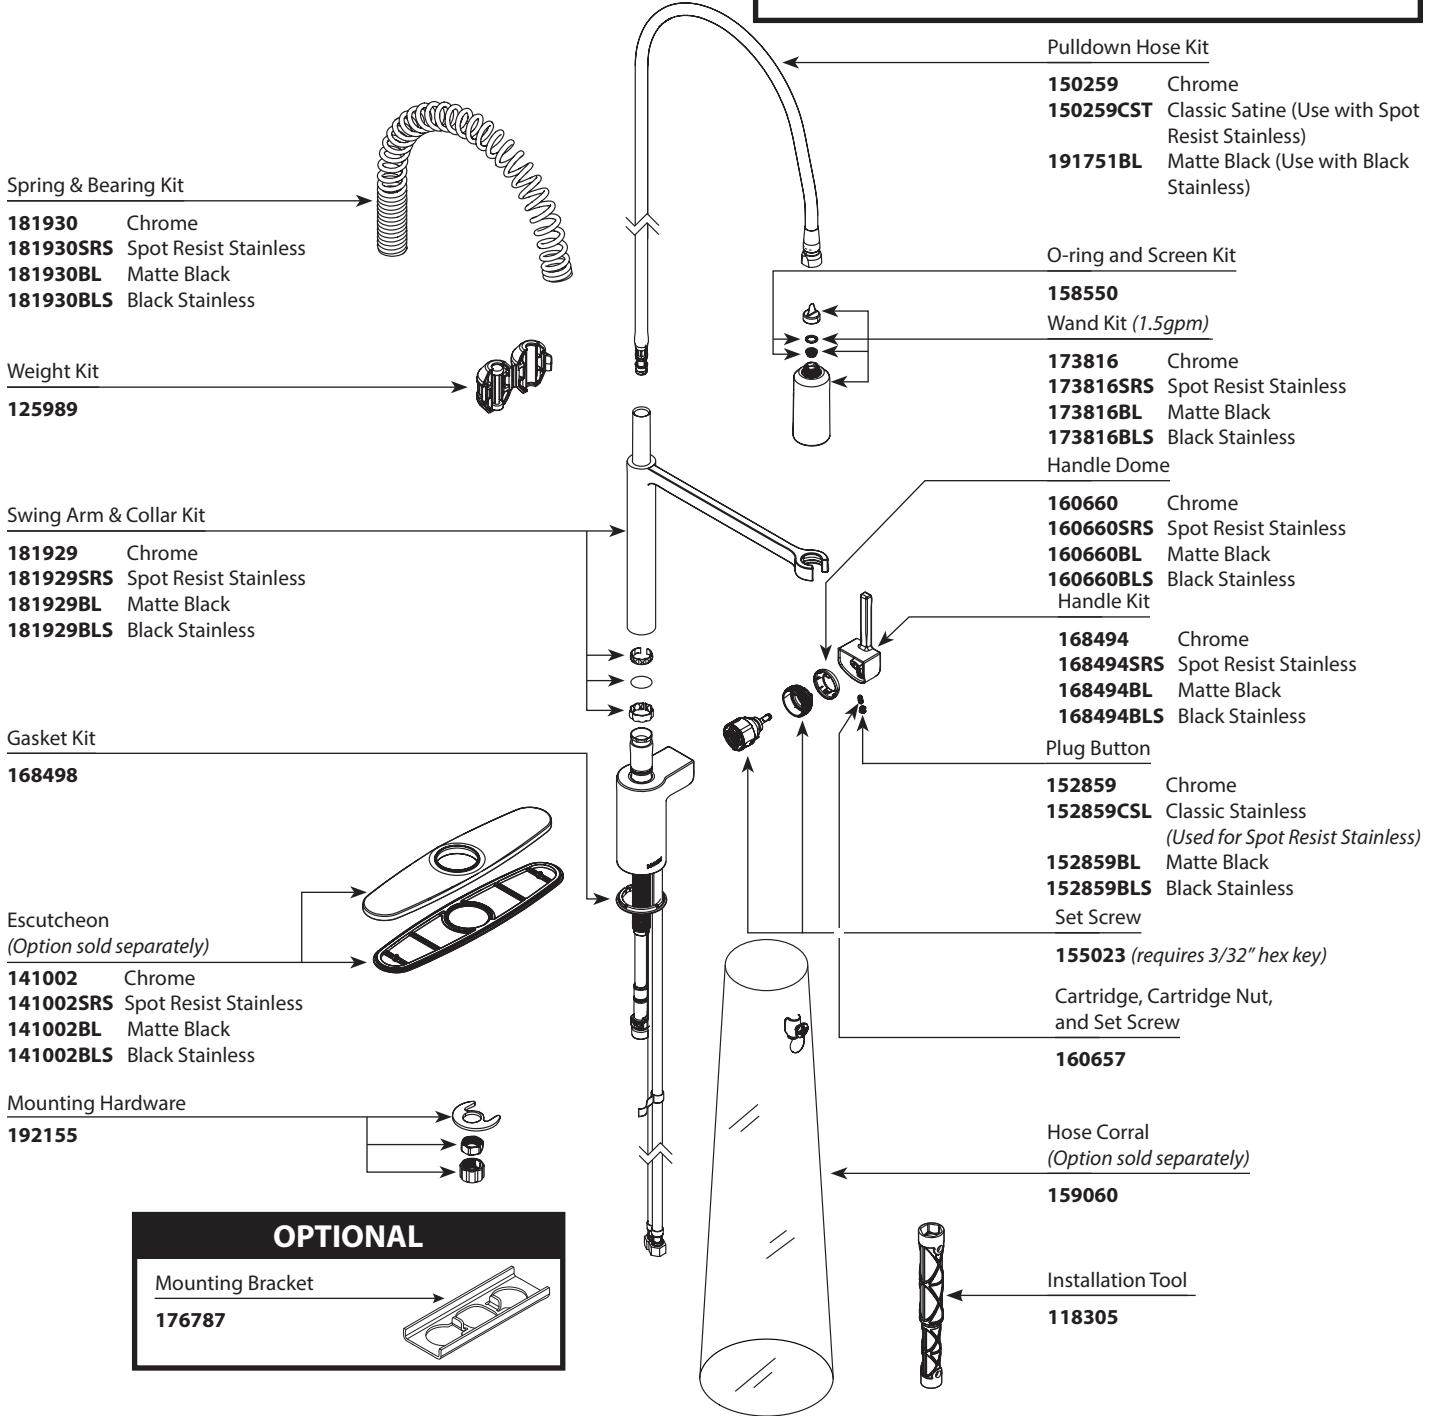

■ Order by Part Number

*There is more than one version of this model.
Page down to identify the version you have.*

**CARTRIDGE AND CARTRIDGE NUT
ARE NOT SERVICEABLE ITEMS**

ALIGN™ Single Handle Pre-Rinse Spring Pulldown Kitchen Faucet		
MODEL	HANDLE	FINISH
5923	Lever	Chrome
5923SRS	Lever	Spot Resist Stainless
5923BL	Lever	Matte Black
5923BLS	Lever	Black Stainless

■ Order by Part Number

ALIGN™ Single Handle Pre-Rinse Spring Pull-down Kitchen Faucet		
MODEL	HANDLE	FINISH
5923	Lever	Chrome
5923SRS	Lever	Spot Resist Stainless
5923BL	Lever	Matte Black