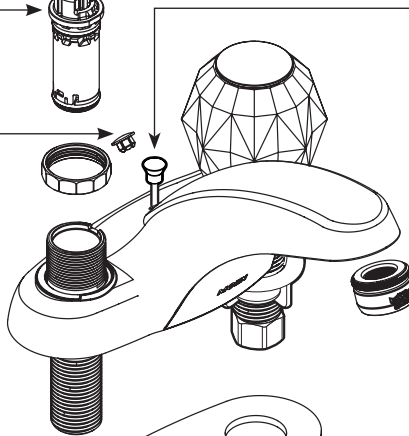

■ Order by Part Number

Hot and Cold Knob Kit

100695

Hot and Cold Cap Kit

13382

Handle Screw

12648

Cartridge Nut (2)

97535

Replacement Cartridge

1224

Escutcheon Plug Button

10116 Chrome

Lift Rod Kit

12694 Chrome
12694BC Brushed Chrome
12694P Polished Brass

Flo-Control Aerator
 (1.2gpm) (2.2gpm)

181066 **3919** Chrome
181066BC **3919SLP** Brushed Chrome
181066P **3919P** Polished Brass

Deck Gasket

100683

Hardware Package

13678

Hardware Package
 (used with 8915 & 8917)

13805

CHATEAU® Two-Handle Centerset Lavatory Faucet		
MODEL	TYPE	FINISH
4920	Lav w/metal waste	Chrome
64919	Metallic Waste	Chrome
4900	Lav w/o waste	Chrome
64920	50/50 Waste	Chrome
64900	Less Waste	Chrome
DISCONTINUED SKUS		
4920A	Lav w/metal waste	Antique Brass
64920A	Lav w/metal waste	Antique Brass
4920P	Lav w/metal waste	Polished Brass
64920P	Lav w/50-50 waste	Polished Brass
4920W	Lav w/metal waste	Glacier
64920W	Lav w/metal waste	Glacier
4920BC	Lav w/metal waste	Brushed Chrome

**Pop-Up Plug
(50/50 Waste) 12314**

Pop-Up Plug & Seat

10709 Chrome
10709BC Brushed Chrome
99596 Polished Brass

Chrome Only

■ Order by Part Number

CHATEAU®		
Two-Handle Centerset Lavatory Faucet		
MODEL	TYPE	FINISH
4920	Lav w/metal waste	Chrome
64920	Lav w/50-50 waste	Chrome
64919	Lav w/metal waste	Chrome
64920P	Lav w/50-50 waste	Polished Brass
4900	Lav w/o waste	Chrome
64900	Lav w/o waste	Chrome
DISCONTINUED SKUS		
4920A	Lav w/metal waste	Antique Brass
64920A	Lav w/metal waste	Antique Brass
4920P	Lav w/metal waste	Polished Brass
64920P	Lav w/50-50 waste	Polished Brass
4920W	Lav w/metal waste	Glacier
64920W	Lav w/metal waste	Glacier