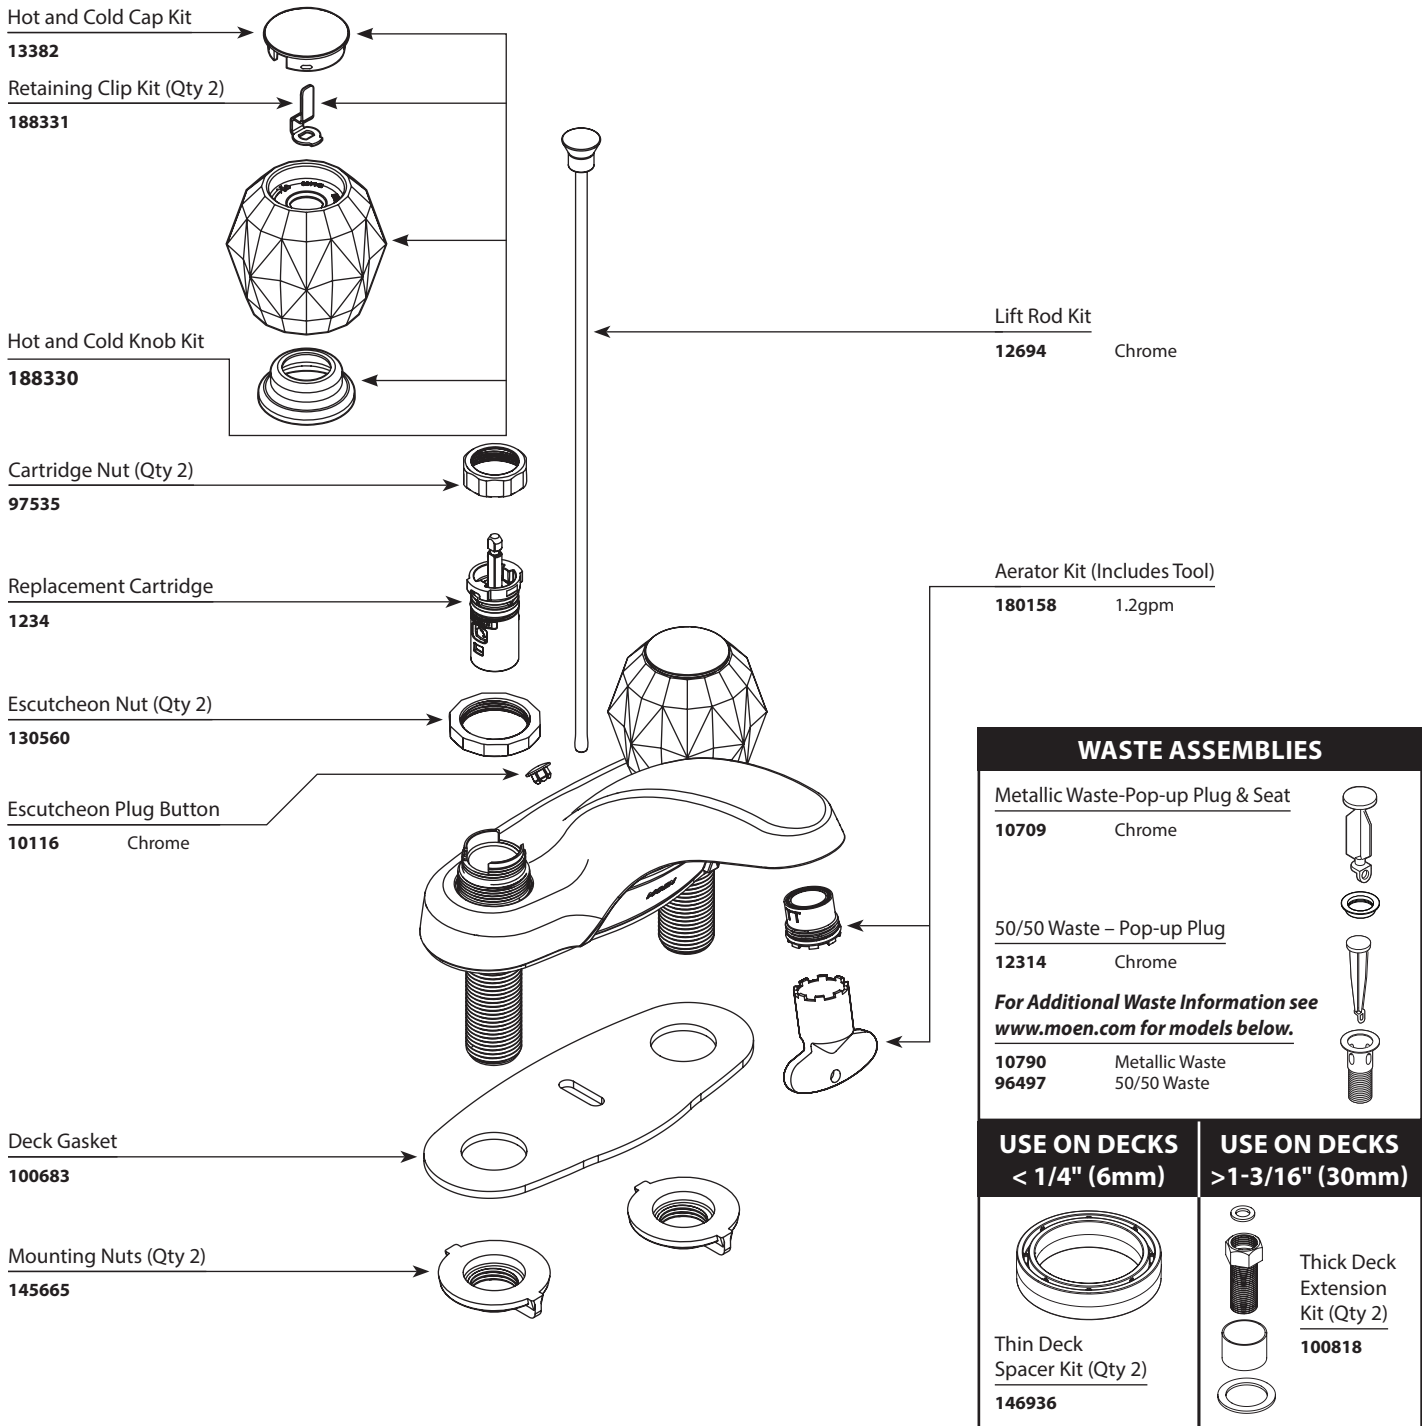

MOEN®

Illustrated Parts

*There is more than 1 version of this model.
Page down to identify the version you have.*

■ Order by Part Number

CHATEAU® Two-Handle Lavatory Faucet		
MODEL	TYPE	FINISH
64920	Lav w/50-50 waste	Chrome
64919	Lav w/metal waste	Chrome
64900	Lav w/o waste	Chrome

■ Order by Part Number

Hot and Cold Knob Kit

100695

Hot and Cold Cap Kit

13382

Handle Screw

12648

Cartridge Nut (2)

181066 **3919** Chrome
181066BC **3919SLP** Brushed Chrome
181066P **3919P** Polished Brass

Deck Gasket

100683

Hardware Package

13678

Hardware Package
 (used with 8915 & 8917)

13805

CHATEAU® Two-Handle Centerset Lavatory Faucet		
MODEL	TYPE	FINISH
4920	Lav w/metal waste	Chrome
64919	Metallic Waste	Chrome
4900	Lav w/o waste	Chrome
64920	50/50 Waste	Chrome
64900	Less Waste	Chrome
DISCONTINUED SKUS		
4920A	Lav w/metal waste	Antique Brass
64920A	Lav w/metal waste	Antique Brass
4920P	Lav w/metal waste	Polished Brass
64920P	Lav w/50-50 waste	Polished Brass
4920W	Lav w/metal waste	Glacier
64920W	Lav w/metal waste	Glacier
4920BC	Lav w/metal waste	Brushed Chrome

**Pop-Up Plug
(50/50 Waste) 12314**

Pop-Up Plug & Seat

10709 Chrome
10709BC Brushed Chrome
99596 Polished Brass

Chrome Only

■ Order by Part Number

CHATEAU®		
Two-Handle Centerset Lavatory Faucet		
MODEL	TYPE	FINISH
4920	Lav w/metal waste	Chrome
64920	Lav w/50-50 waste	Chrome
64919	Lav w/metal waste	Chrome
64920P	Lav w/50-50 waste	Polished Brass
4900	Lav w/o waste	Chrome
64900	Lav w/o waste	Chrome
DISCONTINUED SKUS		
4920A	Lav w/metal waste	Antique Brass
64920A	Lav w/metal waste	Antique Brass
4920P	Lav w/metal waste	Polished Brass
64920P	Lav w/50-50 waste	Polished Brass
4920W	Lav w/metal waste	Glacier
64920W	Lav w/metal waste	Glacier