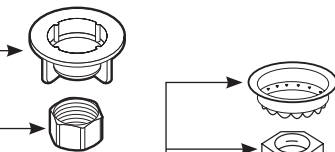

181066 **3919** Chrome
181066BC **3919SLP** Brushed Chrome
181066P **3919P** Polished Brass

Deck Gasket

100683

Hardware Package

13678

Hardware Package
 (used with 8915 & 8917)

13805

CHATEAU® Two-Handle Centerset Lavatory Faucet		
MODEL	TYPE	FINISH
4920	Lav w/metal waste	Chrome
64919	Metallic Waste	Chrome
4900	Lav w/o waste	Chrome
64920	50/50 Waste	Chrome
64900	Less Waste	Chrome
DISCONTINUED SKUS		
4920A	Lav w/metal waste	Antique Brass
64920A	Lav w/metal waste	Antique Brass
4920P	Lav w/metal waste	Polished Brass
64920P	Lav w/50-50 waste	Polished Brass
4920W	Lav w/metal waste	Glacier
64920W	Lav w/metal waste	Glacier
4920BC	Lav w/metal waste	Brushed Chrome

**Pop-Up Plug
(50/50 Waste) 12314**

Pop-Up Plug & Seat

10709 Chrome
10709BC Brushed Chrome
99596 Polished Brass

Chrome Only

■ Order by Part Number

CHATEAU®		
Two-Handle Centerset Lavatory Faucet		
MODEL	TYPE	FINISH
4920	Lav w/metal waste	Chrome
64920	Lav w/50-50 waste	Chrome
64919	Lav w/metal waste	Chrome
64920P	Lav w/50-50 waste	Polished Brass
4900	Lav w/o waste	Chrome
64900	Lav w/o waste	Chrome
DISCONTINUED SKUS		
4920A	Lav w/metal waste	Antique Brass
64920A	Lav w/metal waste	Antique Brass
4920P	Lav w/metal waste	Polished Brass
64920P	Lav w/50-50 waste	Polished Brass
4920W	Lav w/metal waste	Glacier
64920W	Lav w/metal waste	Glacier