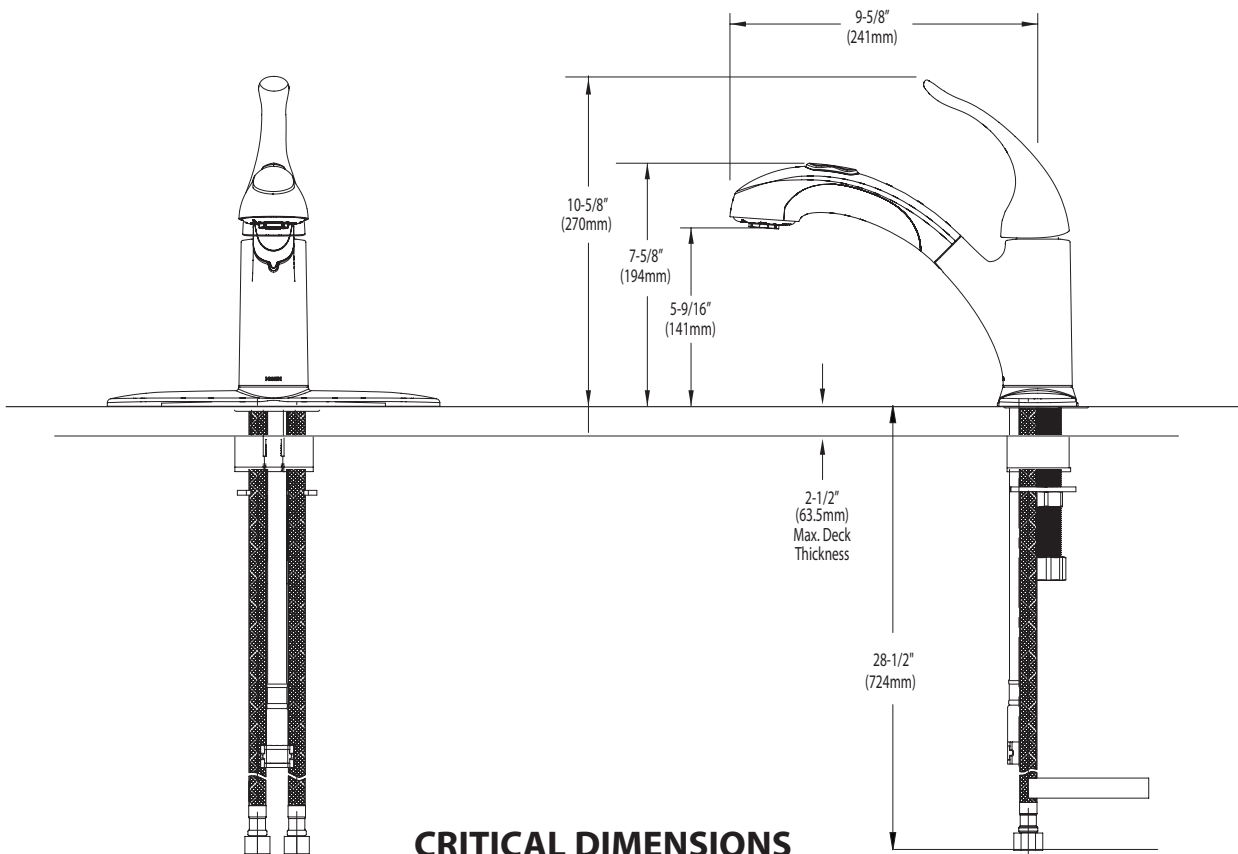

OPERATION

- Lever style handle
- Temperature controlled by 100° arc of handle travel
- Spout rotation is 120°
- Operates with less than 5lbs. of force
- Operates in stream or spray mode in the pullout or retracted position

Integra® Single Control Kitchen Faucet

Models: 67315 series

NOTE: DESIGNED TO INSTALL
THRU 1 OR 3 HOLES 1-1/2" (38mm) DIA.

CRITICAL DIMENSIONS

(DO NOT SCALE)

FOR MORE INFORMATION CALL: 1-800-BUY-MOEN

www.moen.com

OPERATION

- Lever style handle
- Temperature controlled by 180° arc of handle travel
- Spout rotation is 120°
- Operates with less than 5lbs. of force
- Operates in stream or spray mode in the pullout or retracted position