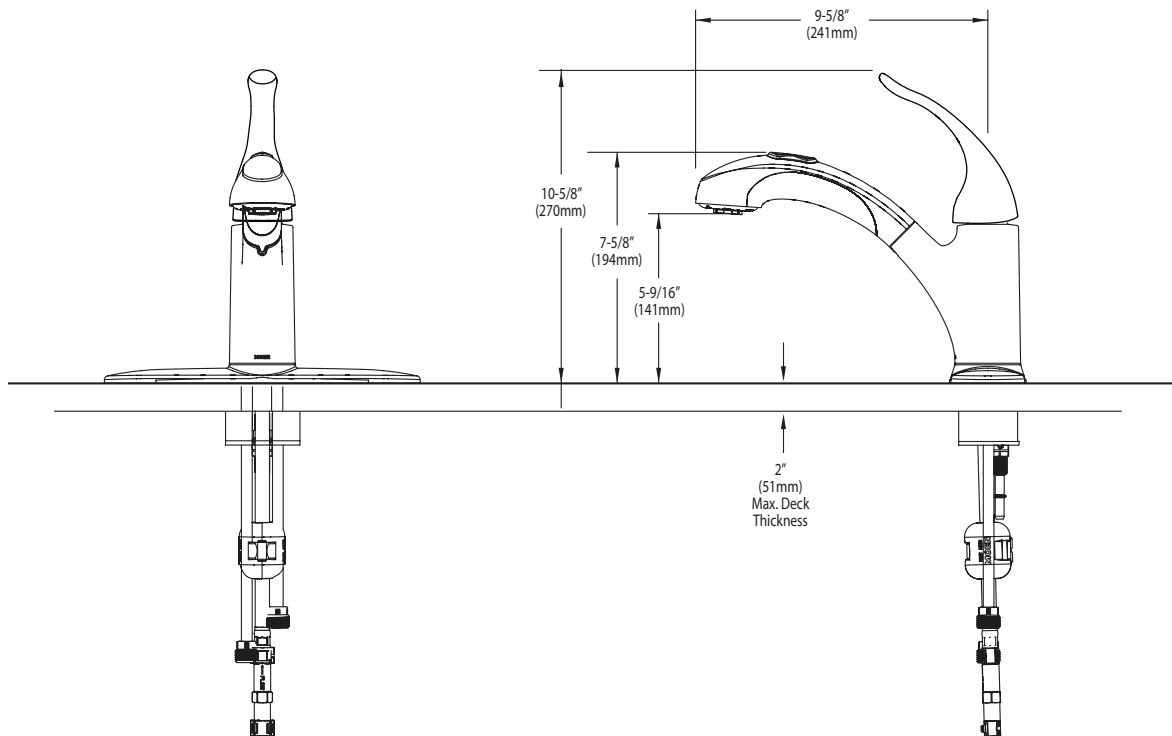

OPERATION

- Lever style handle
- Temperature controlled by 180° arc of handle travel
- Spout rotation is 120°
- Operates with less than 5lbs. of force
- Operates in stream or spray mode in the pullout or retracted position

Models: 67315C, 67315SL

NOTE: DESIGNED TO INSTALL THRU 1 OR 3 HOLES 1-1/4" (32mm) MIN. DIA.

CRITICAL DIMENSIONS

(DO NOT SCALE)