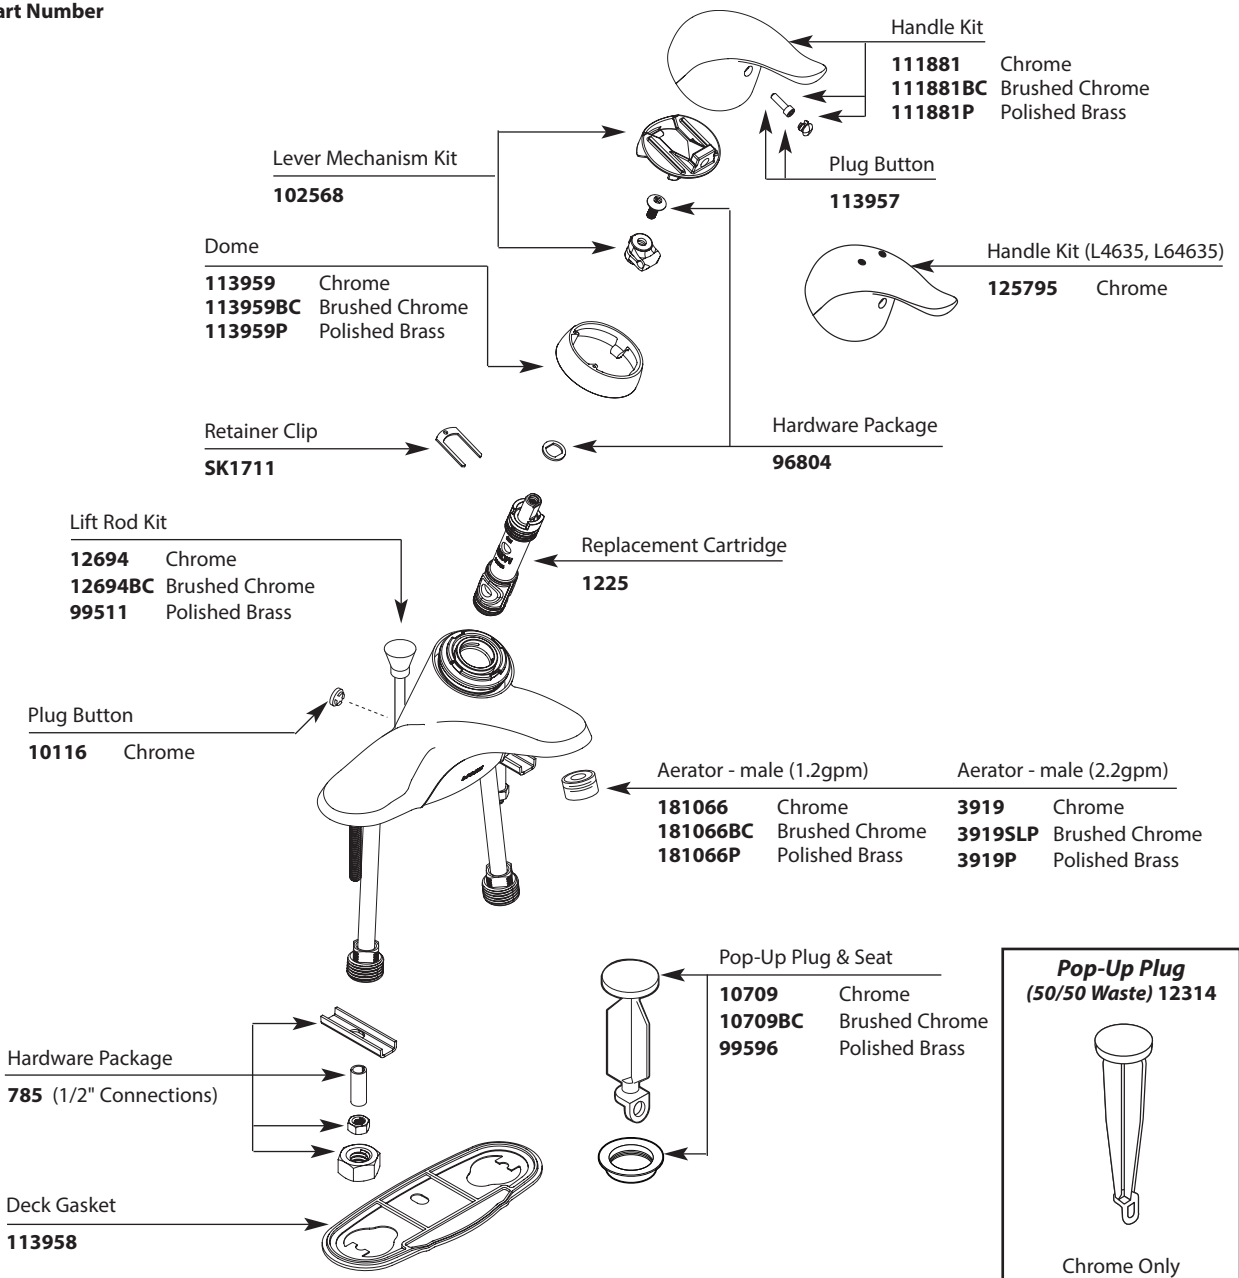

Order by Part Number

*There is more than 1 version of this model.
Page down to identify the version you have.*

Buy it for looks. Buy it for life.®

Illustrated Parts

CHATEAU® Single-Handle Lavatory Faucet							
MODEL		WASTE	FINISH	MODEL		WASTE	FINISH
L4621	Lav 1/2" connections	Metallic	Chrome	L64600	Lav 16" supplies	None	Chrome
L4621CP	Lav 1/2" connections	Metallic	Chrome/Pol. Brass	L64601	Lav 1/2" connections	None	Chrome
L4621BC	Lav 1/2" connections	Metallic	Brushed Chrome	L64621	Lav 1/2" connections	50/50	Chrome
L4621P	Lav 1/2" connections	Metallic	Polished Brass	L64624	Lav 16" supplies	Metallic	Chrome
L4625	Lav 16" supplies	Metallic	Chrome	L64625	Lav 16" supplies	50/50	Chrome
L4601	Lav 1/2" connections	None	Chrome	L64635	Lav 1/2" connections	Metallic	Chrome
L4605	Lav 1/2" connections	None	Chrome	L64620	Lav 1/2" connections	Metallic	Chrome
L4635	Lav 1/2" connections	Metallic	Chrome				

■ Order by Part Number

Buy it for looks. Buy it for life.®

Illustrated Parts

CHATEAU®						
Single-Handle Lavatory Faucet						
MODEL	HANDLE TYPE	FINISH	MODEL	HANDLE TYPE	FINISH	FINISH
L4621	Lever	Chrome	L64621	Lever	Chrome	Chrome
L4621CP	Lever	Chrome/Pol. Brass	L64621P	Lever	Polished Brass	Polished Brass
L4621P	Lever	Polished Brass	L64621W	Lever	Glacier	Glacier
L4601	Lever	Chrome	L64620	Lever	Chrome	Chrome
L64601	Lever	Chrome	L64635	Lever	Chrome	Chrome
L4605	Lever	Chrome				
L4635	Lever	Chrome				

Order by Part Name and Part Number (Bold Face Type)