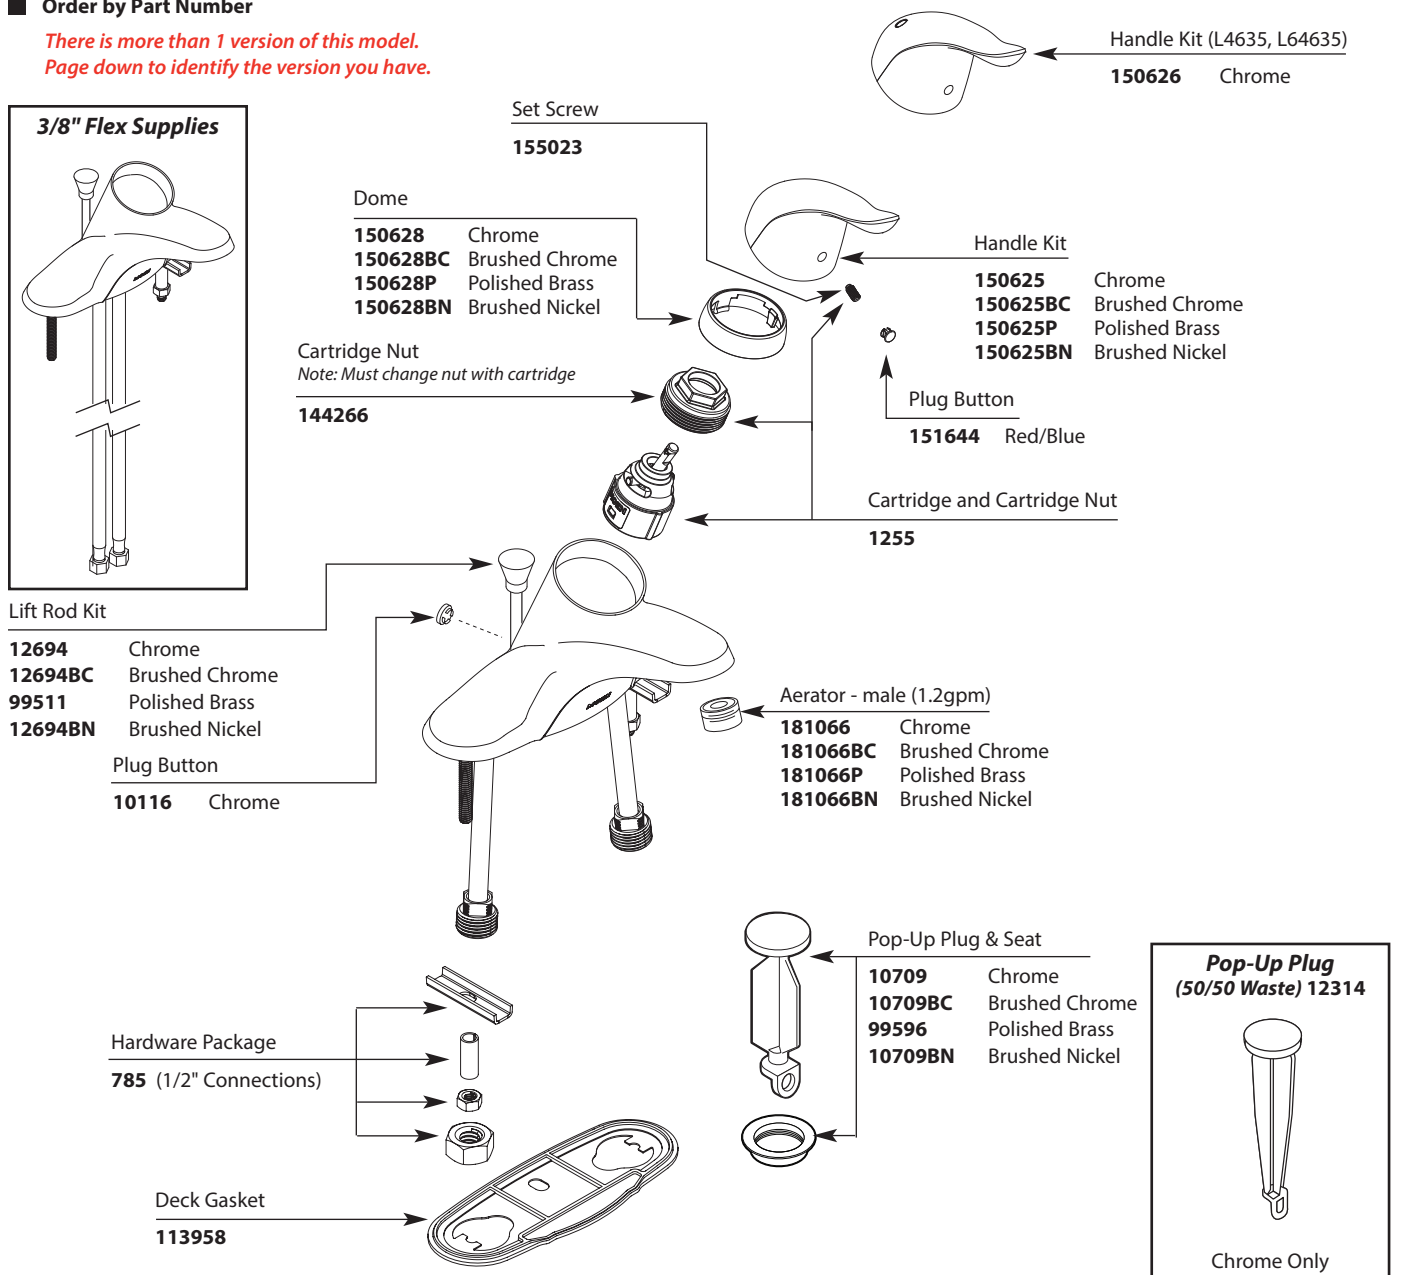

Buy it for looks. Buy it for life.®

Illustrated Parts

CHATEAU® Single-Handle Lavatory Faucet							
MODEL		WASTE	FINISH	MODEL		WASTE	FINISH
L4621	Lav 1/2" connections	Metallic	Chrome	L64600	Lav 3/8" flex supplies	None	Chrome
L4621BC	Lav 1/2" connections	Metallic	Brushed Chrome	L64601	Lav 1/2" connections	None	Chrome
L4621P	Lav 1/2" connections	Metallic	Polished Brass	L64621	Lav 1/2" connections	50/50	Chrome
L4625	Lav 3/8" flex supplies	Metallic	Chrome	L64624	Lav 3/8" flex supplies	Metallic	Chrome
L4601	Lav 1/2" connections	None	Chrome	L64625	Lav 3/8" flex supplies	50/50	Chrome
L4605	Lav 1/2" connections	None	Chrome	L64635	Lav 1/2" connections	Metallic	Chrome
L4631BC	Lav 3/8" flex supplies	Metallic	Brushed Chrome	L64620	Lav 1/2" connections	Metallic	Chrome
L4635	Lav 1/2" connections	Metallic	Chrome				
L4621BN	Lav 1/2" connections	Metallic	Brushed Nickel				

Order by Part Number

*There is more than 1 version of this model.
Page down to identify the version you have.*

Buy it for looks. Buy it for life.®

Illustrated Parts

CHATEAU® Single-Handle Lavatory Faucet							
MODEL		WASTE	FINISH	MODEL		WASTE	FINISH
L4621	Lav 1/2" connections	Metallic	Chrome	L64600	Lav 16" supplies	None	Chrome
L4621CP	Lav 1/2" connections	Metallic	Chrome/Pol. Brass	L64601	Lav 1/2" connections	None	Chrome
L4621BC	Lav 1/2" connections	Metallic	Brushed Chrome	L64621	Lav 1/2" connections	50/50	Chrome
L4621P	Lav 1/2" connections	Metallic	Polished Brass	L64624	Lav 16" supplies	Metallic	Chrome
L4625	Lav 16" supplies	Metallic	Chrome	L64625	Lav 16" supplies	50/50	Chrome
L4601	Lav 1/2" connections	None	Chrome	L64635	Lav 1/2" connections	Metallic	Chrome
L4605	Lav 1/2" connections	None	Chrome	L64620	Lav 1/2" connections	Metallic	Chrome
L4635	Lav 1/2" connections	Metallic	Chrome				

Order by Part Name and Part Number (Bold Face Type)