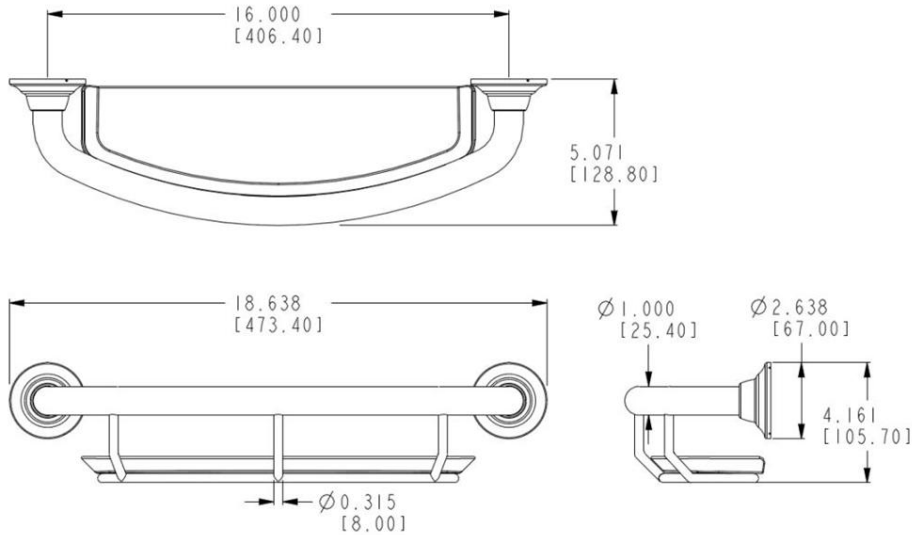

Home Care Technical Specification

Grab Bar with Integrated Shelf

LR2356D

Stock Numbers:

LR2356DBN – Grab bar with integrated shelf

Materials:

Grab Bar is made from Stainless Steel Construction

SecureMount anchors are made of POM

Compliance:

- Tested to 250 lbs. Weight Capacity

Dimensions:

Stock Number: _____ Grab Bar with Integrated Shelf By Creative Specialties

25300 AL MOEN DRIVE • NORTH OLMSTED, OH 44070
CORPORATE HEADQUARTERS: (800) 321-8809 • FAX: (800) 848-6636
INTERNATIONAL: (440) 962-2000 • FAX: (440) 962-2726
CUSTOMER SERVICE (USA): 800-882-0116 • FAX: (888) 379-2720
WWW. MOEN.COM