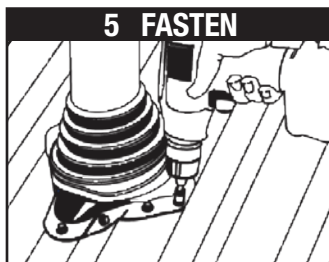

Use fasteners to complete sealing. For UPC installation, fastener spacing may not exceed 1-1/2" (38 mm).

MASTER FLASH® is a Registered Trademark of the Aztec Washer Company, Inc.