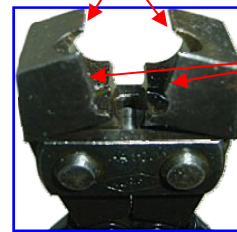

173 Flanders Road
Westborough, MA 01581

Innovations in plumbing and heating...

Pex Crimp Tools

DUAL JAW HEAVY DUTY PEX CRIMP TOOL 3/8" - 1"

Has Straight & Side Jaws
Side Jaw for use in tight space
Item # PCTDJ

TOP CRIMP

SIDE CRIMP

ITEM #	DESCRIPTION	BOX QTY
PCTDJ	DUAL JAW HEAVY DUTY PEX CRIMP TOOL	1
PCTHD	HEAVY DUTY PEX CRIMP TOOL	1
PCT	PEX CRIMP TOOL	1

HEAVY DUTY PEX CRIMP TOOL 3/8" - 1"

Heavier Version of our Pex Crimp Tool
Made of High Grade Steel

#PCTHD

#PCT

PEX CRIMP TOOL 3/8" - 3/4"

Works with Nibco, Watts, Zurn,
and all Oetiker style clamps