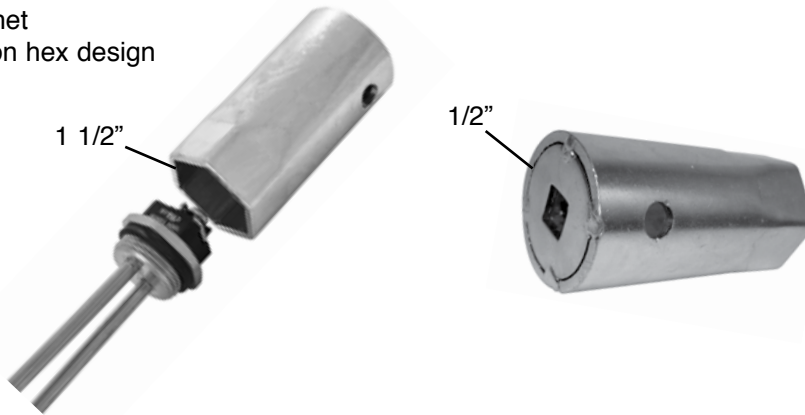

New Design Heavy-Duty Water Heater Element Wrench

- 1 1/2" socket size
- Now use 1/2" ratchet
- Use pipe wrench on hex design

PART NUMBER
4946

Radiator Air Vent Wrench 3-Way

PART NUMBER
4947

Radiator Spud Wrench

PART NUMBER
4558

Sprinkler Nipple Extractor

- For plastic risers
- Not for Brass
- Irrigation

PART NUMBER
4498

Putty Knives

- High carbon cutlery steel
- Highly polished

PART NUMBER	BLADE
4116	Flexible
4117	Stiff