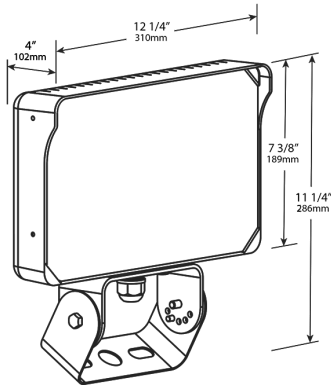

Technical Specifications (continued)

Construction

Green Technology:

Mercury and UV free. RoHS-compliant components.

Other

5 Yr Limited Warranty:

The RAB 5-year, limited warranty covers light output, driver performance and paint finish. RAB's warranty is subject to all terms and conditions found at rablighting.com/warranty.

Buy American Act Compliance:

RAB values USA manufacturing! Upon request, RAB may be able to manufacture this product to be compliant with the Buy American Act (BAA). Please contact customer service to request a quote for the product to be made BAA compliant.

Dimensions

Features

- Versatile, general-purpose floodlight
- 7H x 7V NEMA distribution
- 0-10V dimming
- IP65 rating protects against dust and water
- 50,000-Hour LED lifespan

Ordering Matrix

Family	Lumen Packages (values are nominal)	Mounting	CRI/Color Temp	Driver/Voltage
X34	150L	T		/U
	100L = 10,000 Lumens, 87W 150L = 15,000 Lumens, 130W 195L = 19,500 Lumens, 160W	SF = Slipfitter T = Trunnion	Blank = 80 CRI, 5000K -830 = 80 CRI, 3000K	/U = 120-277V, 0-10V Dimming