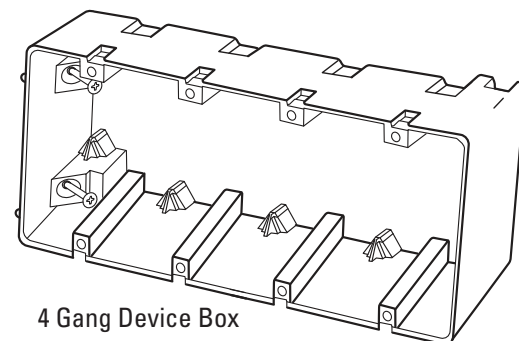

SmartBox

Think Inside the Box

Original 3 in 1 Boxes

- SB 1G – Volume 18.5 cu in.- wire capacity (9) #14 gauge wires, (8) #12 gauge wires – Standard dimensions, with a depth of 3 1/2 inches.
- SB 22+ - Volume 22.5 cu. in.- wire capacity (11) #14 gauge wires, (10) #12 gauge wires – Standard dimensions, with a depth of 3 1/2 inches.
- SB 2G - Volume 38 cu. in.- wire capacity (19) #14 gauge wires, (16) #12 gauge wires – Standard dimensions, with a depth of 3 1/2 inches.
- SB 3G - Volume 57 cu. in.- wire capacity (28) #14 gauge wires, (25) #12 gauge wires – This 3 gang box has standard dimensions, with a depth of 3 1/2 inches.
- SB 4G - Volume 74 cu. in.- wire capacity (37) #14 gauge wires, (32) #12 gauge wires – Standard dimensions, with a depth of 3 1/2 inches.
- SB HZ - Volume 22.5 cu. in.- wire capacity (11) #14 gauge wires, (10) #12 gauge wires – Standard dimensions, with a depth of 3 1/2 inches.
- Manufactured from high quality Poly Vinyl Carbonate material.
- Testing on these products was conducted and found in accordance with the Standard for Nonmetallic Outlet boxes, Flush-device boxes, and Covers, UL514C, third edition.
- Classification 32EB.
- Products protected in US Patent # 5,600,093

FEATURES & BENEFITS

- Available in 1, 2, 3, 4 gang and horizontal.
- Designed 100% with the electrician in mind.
- Step down feature allows for wire entrance in both top and bottom of box.
- Heavy duty 42 lbs mounting screws supplied.
- Mounts to wood or metal stud 25g.
- Extra thick PVC wall material creates stability and rigidity in product.
- Built in wire clamps.
- All 6/32 device holes are threaded.
- Use where final wall surface is uncertain; kitchens and baths.

SPECIFICATIONS