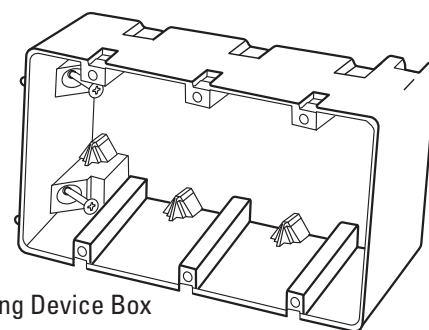

4 Gang Device Box