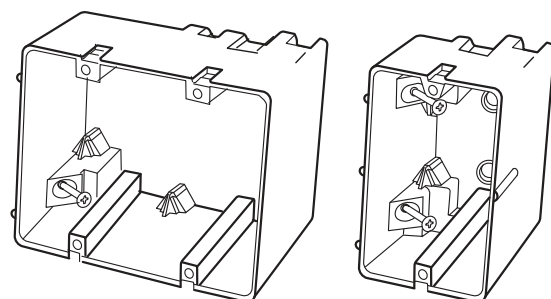

3 Gang Device Box

2 Gang Device Box

1 Gang Device Box