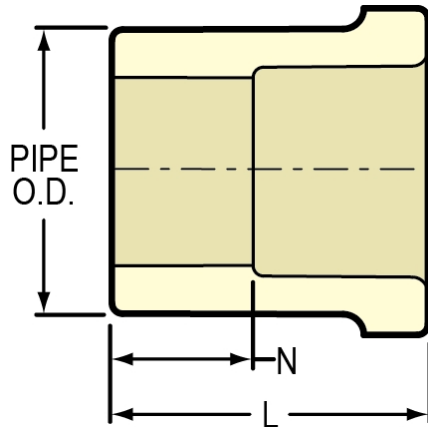

Part No: 4140-005

EverTUFF® CTS

Bushing

Desc: 1/2 CPVC CTS TRANS BUSH IPSXCTS SPGXSOC

MSRP: 4.39

Part Code: 035

Weight(lbs): 0.015

Weight(kg): 0.007

Weight(gm): 7

Size: 1/2"

Color: TAN

Material: CPVC

L = 15/16 N = 13/32 Pipe O.D. = 27/32

Type Transition Bushing
Connection IPS Spigot x CTS Socket

Injection Molded Dimension References:

- G** = (LAYING LENGTH) intersection of center lines to bottom of socket/thread; 90° elbows, tees, crosses; ± 1/32 inch.
- H** = Intersection of center lines to face of fitting; 90° elbows tees, crosses; ± 1/32 inch.
- J** = Intersection of center lines to bottom of socket/thread; 45° elbows; ± 1/32 inch
- L** = Overall length of fittings; ± 1/16 inch.
- M** = Outside diameter of socket/thread hub; ± 1/16 inch.
- N** = Socket bottom to socket bottom; couplings; ± 1/16 inch.
- W** = Height of cap; ± 1/16 inch

Typical Molded Dimension References

The information printed here is based on current information & product design at the time of publication and is subject to change without notification. Spears® ongoing commitment to product improvement may result in some variation. No representation, guarantees or warranties of any kind are as to its accuracy, suitability for particular application or results to be obtained therefrom. For verification of technical data or additional information, please contact Spears® Technical Service Department :: WEST COAST : (818) 364-1611 - EAST COAST : (717) 938-9006