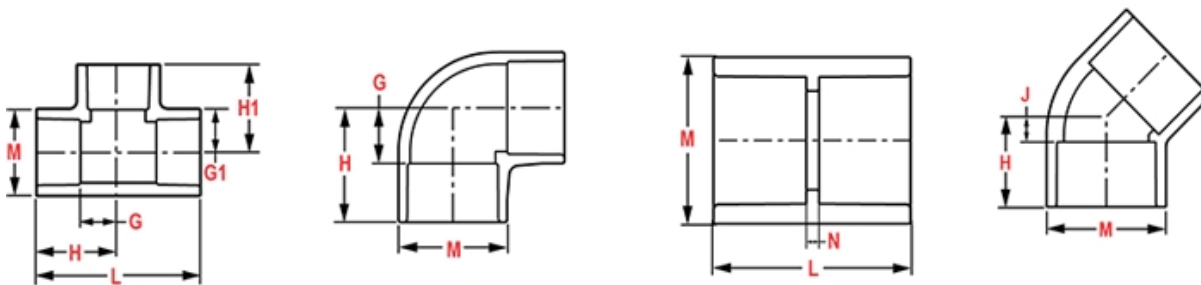

Weight(gm): 7

Size: 1/2"

Color: TAN

Material: CPVC

L = 15/16 N = 13/32 Pipe O.D. = 27/32

Type Transition Bushing
Connection IPS Spigot x CTS Socket

Injection Molded Dimension References:

- G** = (LAYING LENGTH) intersection of center lines to bottom of socket/thread; 90° elbows, tees, crosses; ± 1/32 inch.
- H** = Intersection of center lines to face of fitting; 90° elbows tees, crosses; ± 1/32 inch.
- J** = Intersection of center lines to bottom of socket/thread; 45° elbows; ± 1/32 inch
- L** = Overall length of fittings; ± 1/16 inch.
- M** = Outside diameter of socket/thread hub; ± 1/16 inch.
- N** = Socket bottom to socket bottom; couplings; ± 1/16 inch.
- W** = Height of cap; ± 1/16 inch

Typical Molded Dimension References

The information printed here is based on current information & product design at the time of publication and is subject to change without notification. Spears® ongoing commitment to product improvement may result in some variation. No representation, guarantees or warranties of any kind are as to its accuracy, suitability for particular application or results to be obtained therefrom. For verification of technical data or additional information, please contact Spears® Technical Service Department :: WEST COAST : (818) 364-1611 - EAST COAST : (717) 938-9006