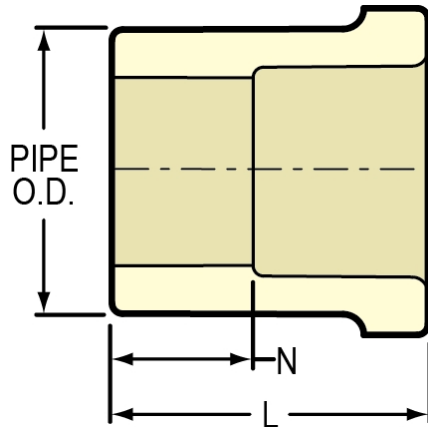

Part No: 4140-007

EverTUFF® CTS

Bushing

Desc: 3/4 CPVC CTS TRANS BUSH IPSXCTS SPGXSOC

MSRP: 4.59

Part Code: 035

Weight(lbs): 0.018

Weight(kg): 0.008

Weight(gm): 8

Size: 3/4"

Color: TAN

Material: CPVC

L = 1-5/32

Pipe O.D. = 1-1/16

N = 7/16

Type Transition Bushing
 Connection IPS Spigot x CTS Socket

Injection Molded Dimension References:

- G = (LAYING LENGTH) intersection of center lines to bottom of socket/thread; 90° elbows, tees, crosses; ± 1/32 inch.
- H = Intersection of center lines to face of fitting; 90° elbows tees, crosses; ± 1/32 inch.
- J = Intersection of center lines to bottom of socket/thread; 45° elbows; ± 1/32 inch
- L = Overall length of fittings; ± 1/16 inch.
- M = Outside diameter of socket/thread hub; ± 1/16 inch.
- N = Socket bottom to socket bottom; couplings; ± 1/16 inch.
- W = Height of cap; ± 1/16 inch

Typical Molded Dimension References

The information printed here is based on current information & product design at the time of publication and is subject to change without notification. Spears® ongoing commitment to product improvement may result in some variation. No representation, guarantees or warranties of any kind are as to its accuracy, suitability for particular application or results to be obtained therefrom. For verification of technical data or additional information, please contact Spears® Technical Service Department :: WEST COAST : (818) 364-1611 - EAST COAST : (717) 938-9006