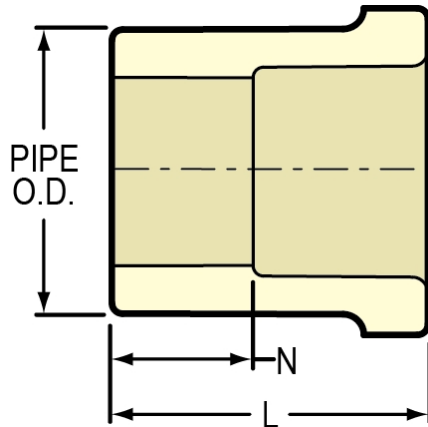

Part No: 4140-010

EverTUFF® CTS

Bushing

Desc: 1 CPVC CTS TRANS BUSH IPSXCTS SPIGOTXSOC

MSRP: 5.07

Part Code: 035

Weight(lbs): 0.035

Weight(kg): 0.016

Weight(gm): 16

Size: 1"

Color: TAN

Material: CPVC

L = 1-9/32

N = 111/32

Pipe O.D. = 1-5/16

Type Transition Bushing

Connection IPS Spigot x CTS Socket

Injection Molded Dimension References:

- G** = (LAYING LENGTH) intersection of center lines to bottom of socket/thread; 90° elbows, tees, crosses; ± 1/32 inch.
- H** = Intersection of center lines to face of fitting; 90° elbows tees, crosses; ± 1/32 inch.
- J** = Intersection of center lines to bottom of socket/thread; 45° elbows; ± 1/32 inch
- L** = Overall length of fittings; ± 1/16 inch.
- M** = Outside diameter of socket/thread hub; ± 1/16 inch.
- N** = Socket bottom to socket bottom; couplings; ± 1/16 inch.
- W** = Height of cap; ± 1/16 inch

Typical Molded Dimension References

The information printed here is based on current information & product design at the time of publication and is subject to change without notification. Spears® ongoing commitment to product improvement may result in some variation. No representation, guarantees or warranties of any kind are as to its accuracy, suitability for particular application or results to be obtained therefrom. For verification of technical data or additional information, please contact Spears® Technical Service Department :: WEST COAST : (818) 364-1611 - EAST COAST : (717) 938-9006