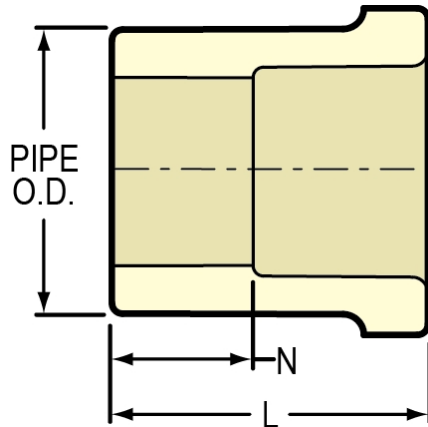

Part No: 4140-012

EverTUFF® CTS

Bushing

Desc: 1-1/4 CPVC CTS TRNS BUSH IPSXCTS SPGXSOC

MSRP: 6.27

Part Code: 035

Weight(lbs): 0.068

Weight(kg): 0.031

Weight(gm): 31

Size: 1-1/4"

Color: TAN

Material: CPVC

L = 1-7/16

N = 11/32

Pipe O.D. = 1-21/32

Type Transition Bushing

Connection IPS Spigot x CTS Socket

Injection Molded Dimension References:

G = (LAYING LENGTH) intersection of center lines to bottom of socket/thread; 90° elbows, tees, crosses; ± 1/32 inch.

H = Intersection of center lines to face of fitting; 90° elbows tees, crosses; ± 1/32 inch.

J = Intersection of center lines to bottom of socket/thread; 45° elbows; ± 1/32 inch

L = Overall length of fittings; ± 1/16 inch.

M = Outside diameter of socket/thread hub; ± 1/16 inch.

N = Socket bottom to socket bottom; couplings; ± 1/16 inch.