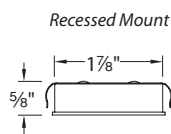

HR-LED87

LEDme® Button Light

WAC LIGHTING

Responsible Lighting®