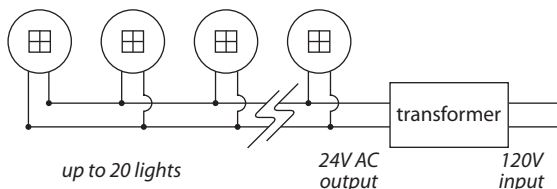

Example: HR-LED87S-27-BN

- Minimizes wiring back to transformer
- No voltage drop, power supplied using a variable current
- If one fixture goes out the rest remain on