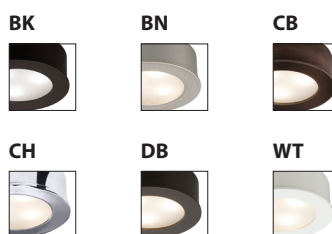

FINISHES

RETROFIT RECESSED HOUSING

Model #	Finish
HR-LED-COV	BK, BN, CB, CH, DB, WT

Use to replace low voltage HR-88 and HR-86 button lights using existing wiring and cutout.

CLASS 2 ELECTRONIC TRANSFORMERS

Type	Model	Dim	Input	Output	Power Up To	Dimensions
Remote	EN-2460-RB2	Yes	120V	24V AC/60W	12 x LED87	6 1/2" x 1 5/8" x 1 1/4"
	EN-24100-RB2			24V AC/96W	20 x LED87	6 1/2" x 1 5/8" x 1 1/4"
Plug-In	EN-2460-P-AR	Yes	120V	24V AC/60W	12 x LED87	2 3/4" X 1 5/8" X 1 3/4"

Includes 6' cord and 5 SL-WC-1 clips.

MULTIPLE TERMINAL BLOCK

Model #	Dimensions
MTB-01	L: 3 1/4" W: 1 3/4" H: 7/8"

12.5A max accommodates up to 6 output connections for 14 AWG wires.

WAC Lighting

www.waclighting.com
Phone (800) 526.2588 • Fax (800) 526.2585

Headquarters/Eastern Distribution Center

615 South Street • Garden City, NY 11530
Phone (516) 515.5000 • Fax (516) 515.5050

Western Distribution Center

168 Brea Canyon Road • City of Industry, CA 91789
Phone (800) 526.2588 • Fax (800) 526.2585