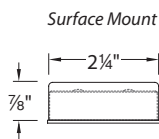

HR-LED87

LEDme® Button Light

WAC LIGHTING

Responsible Lighting®