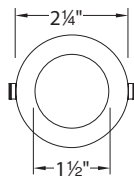

HR-LED87

LEDme® Button Light

WAC LIGHTING

Responsible Lighting®