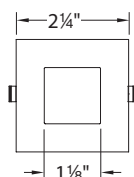

HR-LED87

LEDme® Button Light

WAC LIGHTING

Responsible Lighting®