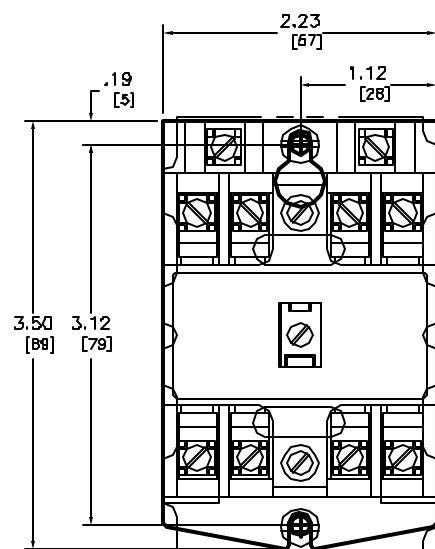

Catalog Number: 8501-X0(1)(2)  
 Ratings: 600V, 10A  
 UL File/CCN: E78403/NKCR  
 CSA File/Class: LR80905/3211 03  
 Meets Standards: -  
 Weight: 2.3 lbs  
 Wire Size: #12-#18 AWG  
 Terminal torque: 9-11 LB/IN  
 Mounting Hwd.: (2) #8-32 SCREWS, TYPE X MOUNTING TRACK

DUAL DIMENSIONS: INCHES  
 MILLIMETERS

AC CONTROL RELAY (8 POLE)  
 CLASS 8501 TYPE X0(1X2)

DWG# E0700701-01  
 NO.