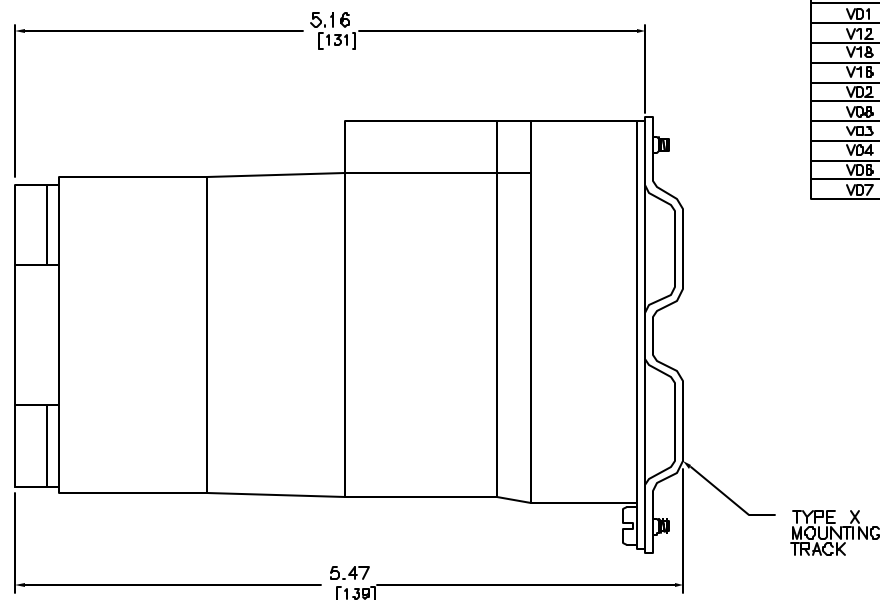

Catalog Number: 8501-X0(1)(2)  
 Ratings: 600V, 10A  
 UL File/CCN: E78403/NKCR  
 CSA File/Class: LR80905/3211 03  
 Meets Standards: -  
 Weight: 2.3 lbs  
 Wire Size: #12-#18 AWG  
 Terminal torque: 9-11 LB/IN  
 Mounting Hwd.: (2) #8-32 SCREWS, TYPE X MOUNTING TRACK

DUAL DIMENSIONS: INCHES  
 MILLIMETERS

AC CONTROL RELAY (8 POLE)  
 CLASS 8501 TYPE X0(1X2)

DWG# E0700701-01  
 NO.