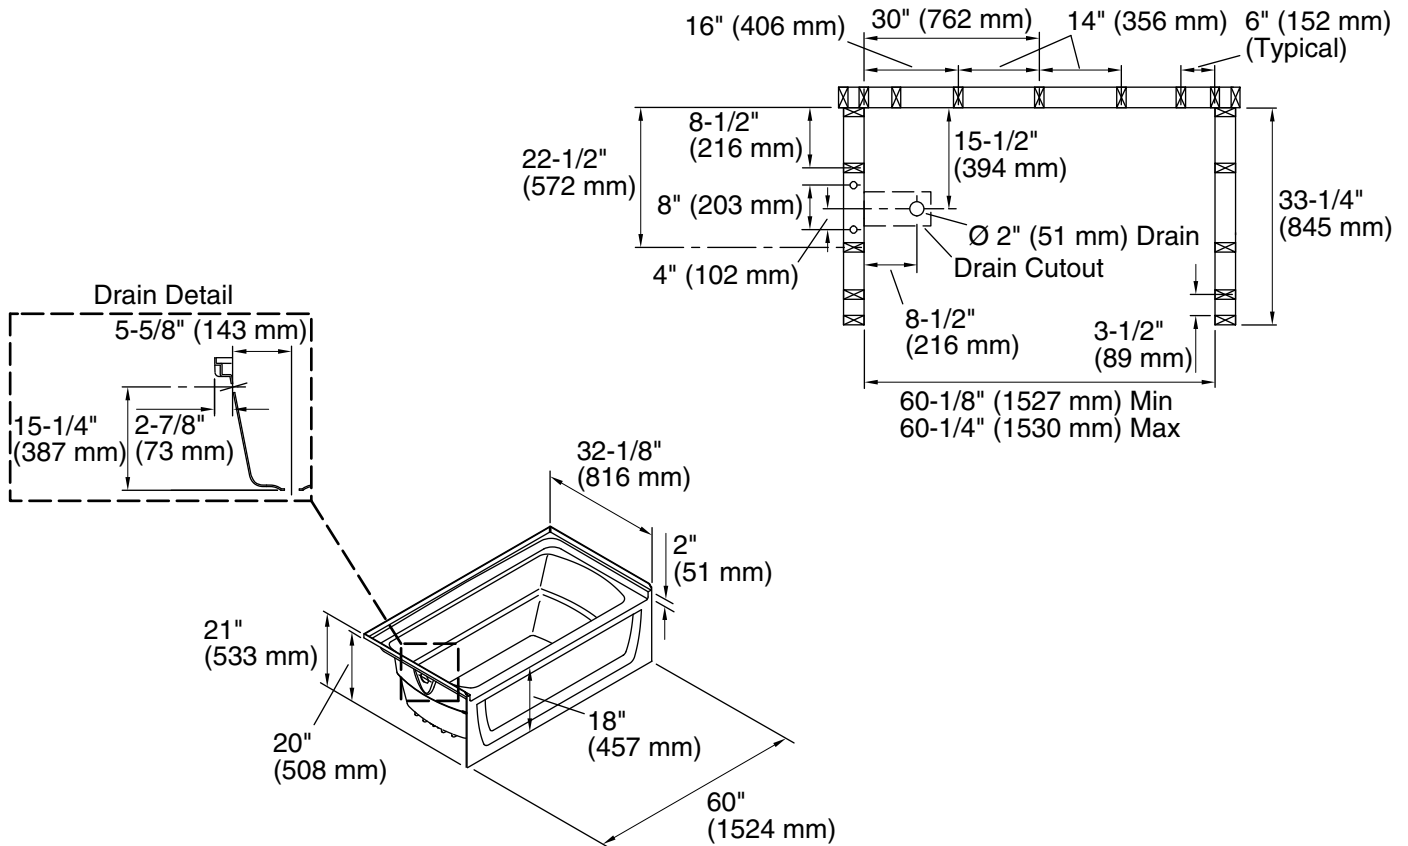

Ensemble™

60-1/4" x 32" bath
71121110

Features

- Extra-deep bathing well for added comfort.
- 18" apron.
- Durable high-gloss finish provides a smooth, shiny surface that is easy to clean.
- Gently sloping bath with integral apron.
- 2" wainscot allows tile-down installation above bath deck.

Technical Information

All product dimensions are nominal.

Installation:	Three-wall alcove
Drain location:	Left
Basin area, bottom:	42" x 20" (1067 mm x 508 mm)
Basin area, top:	54" x 26" (1372 mm x 660 mm)
Water depth:	13-3/4" (349 mm)
Water capacity:	55 gal (208.2 L)
Minimum flat for door:	3" (76 mm)
Maximum door width:	57-11/16" (1465 mm)