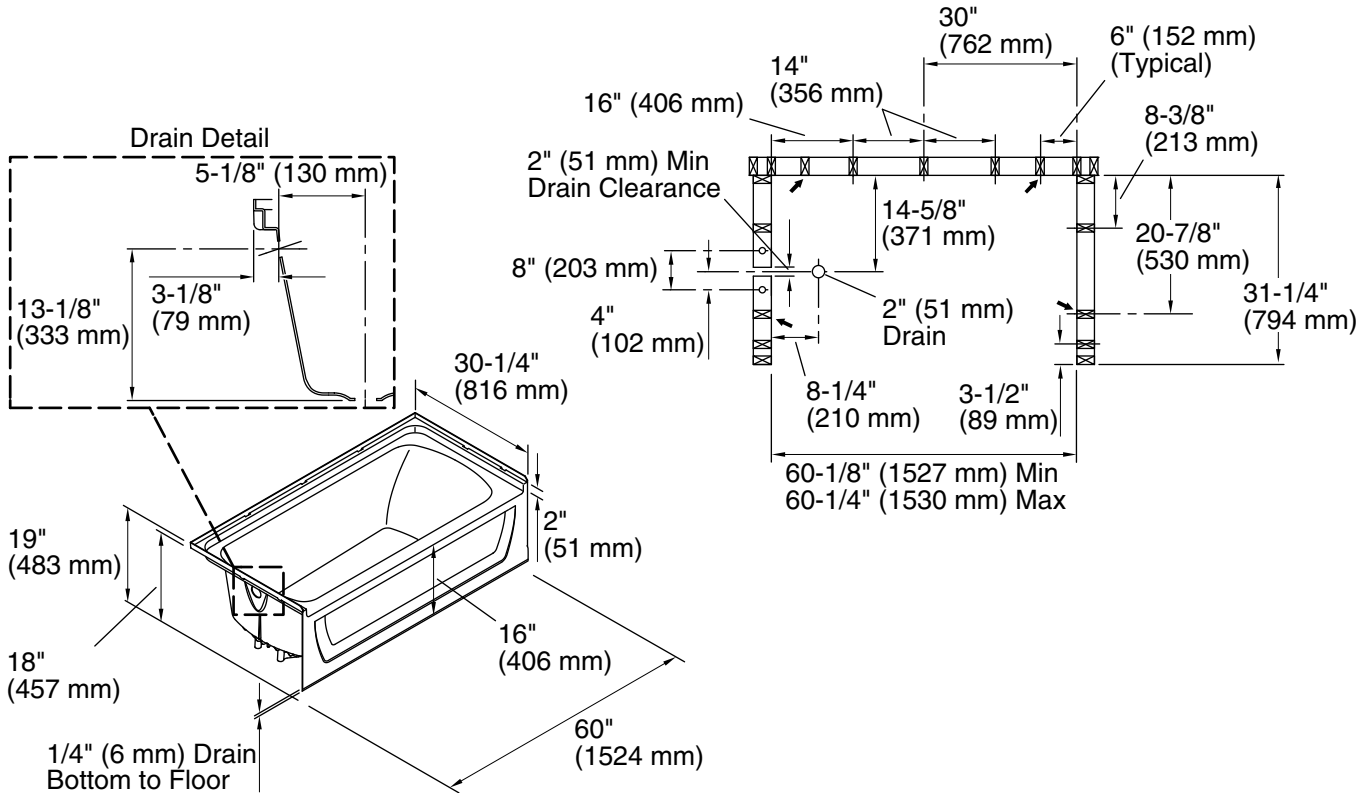

Ensemble™

60-1/4" x 30" bath
71171110

Features

- Designed with a 16" apron.
- Durable high-gloss finish provides a smooth, shiny surface that is easy to clean.
- Gently sloping bath with integral apron.
- 2" wainscot allows tile-down installation above bath deck.
- Can be installed with wall set 71374100.

Technical Information

All product dimensions are nominal.

Installation:	Three-wall alcove
Drain location:	Left
Basin area, bottom:	45" x 20" (1143 mm x 508 mm)
Basin area, top:	53" x 23" (1346 mm x 584 mm)
Water depth:	11-1/4" (286 mm)
Water capacity:	44 gal (166.6 L)
Minimum flat for door:	2-3/4" (70 mm)
Maximum door width:	57-11/16" (1465 mm)