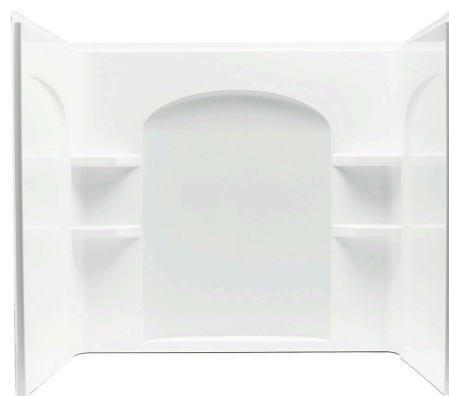

Ensemble™

60" x 32" Curve bath/shower wall set
71224100

Features

- Three-piece tongue-and-groove walls with snap-together installation.
- Corner shelves.
- Compatible with Ensemble bath (71121110, 71121112, 71121117, 71121120, 71121122, 71121127, 76121110 or 76121120)

Material

- Made from solid Vikrell® material for strength, durability, and lasting beauty.

Installation

- Some caulk required for proper installation.

Recommended Products/Accessories

- 5425-59 Frameless sliding bath door
- 5427-59 Frameless sliding bath door
- 542808-59 Frameless sliding bath door
- 80001012 12" straight grab bar
- 80001018 18" straight grab bar
- 80001024 24" straight grab bar
- 80011032 32" straight grab bar
- 80001036 36" straight grab bar
- K-23733 Vikrell® cleaner