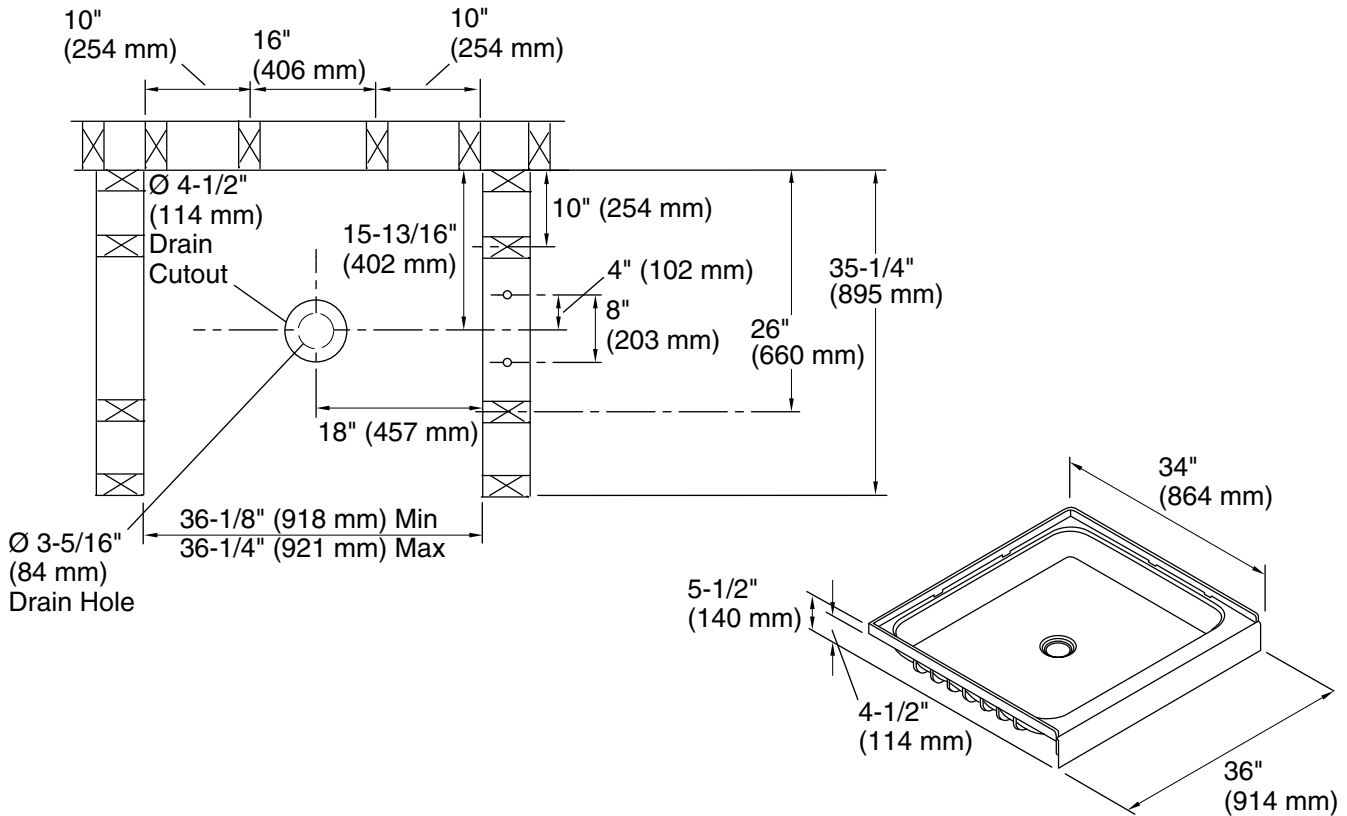

For the most current Specification Sheet, go to [www.sterlingplumbing.com](http://www.sterlingplumbing.com).

**Technical Information**

All product dimensions are nominal.  
Installation: Three-wall alcove  
Drain location: Center