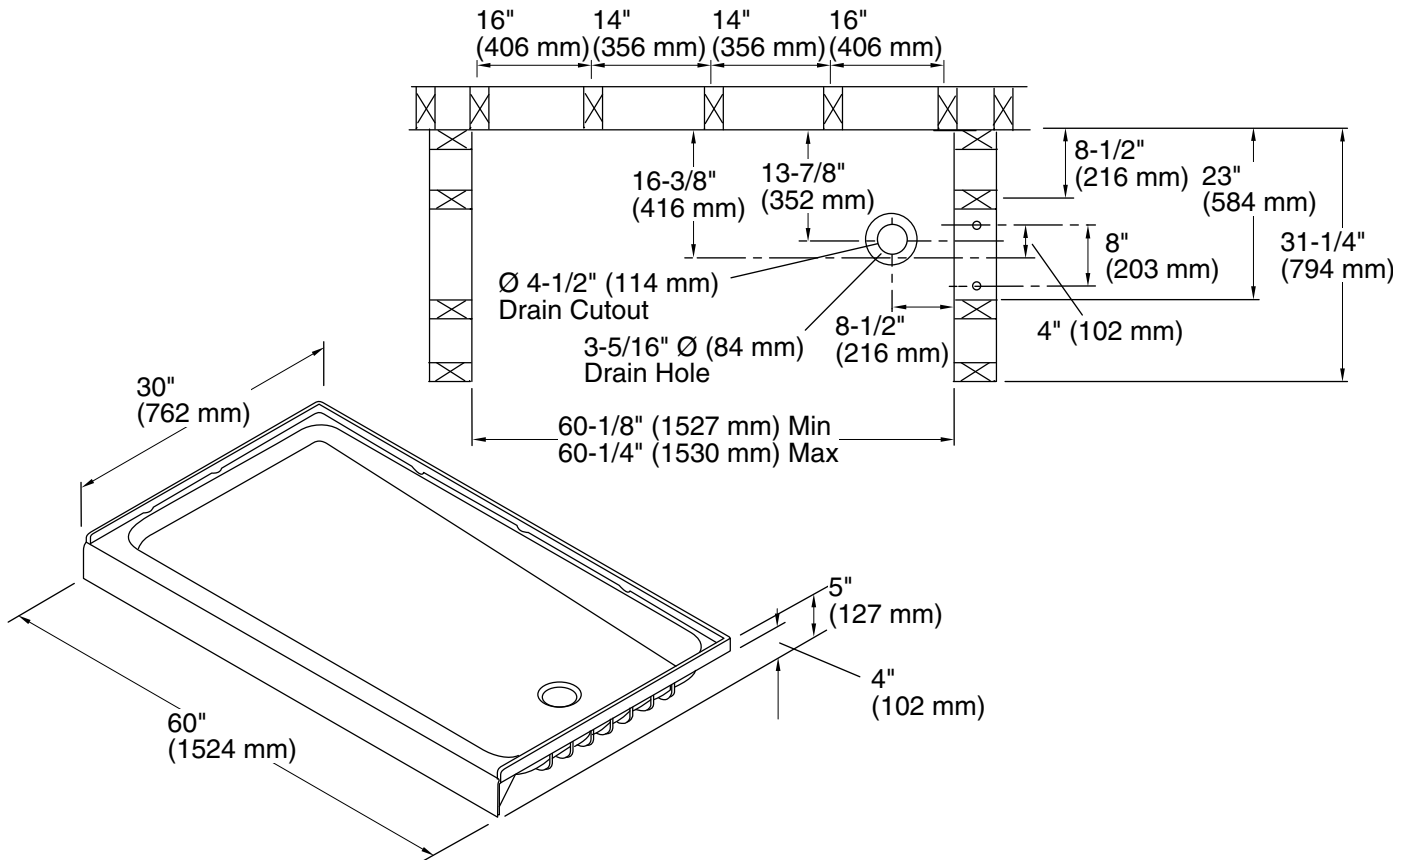

For the most current Specification Sheet, go to [www.sterlingplumbing.com](http://www.sterlingplumbing.com).

**Technical Information**

All product dimensions are nominal.

Installation: Three-wall alcove  
 Drain location: Right  
 Weight: 38 lbs (17.2 kg)